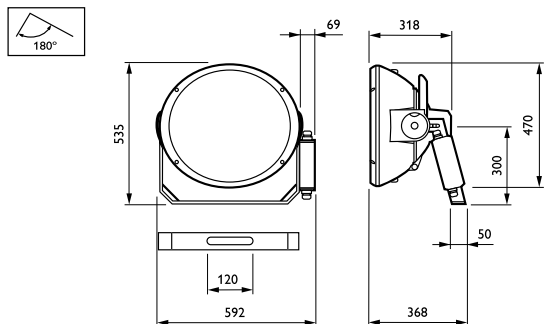

### Product data

General Information		Operating and Electrical	
Number of light sources	1 [ 1 pc]	CE mark	CE mark
Lamp family code	MHN-SEH [ MASTER MHN-SE High Output]	ENEC mark	ENEC mark
Lamp power	2000 W	Optic type outdoor	Beam category B7
Lamp colour code	956 daylight	Aiming memory	-
Kombipack	Lamp(s) included	Product family code	MVF404 [ ARENAVISION]
Gear	-		
Optical cover/lens type	DOWN [ Front-glass downlighting version]	Lamp supply voltage	400 V [ 400]
Protection class IEC	Safety class I (I)	Input Voltage	380 to 415 V

# ArenaVision MVF404

Ignitor	SI [ Series]
<b>Mechanical and Housing</b>	
Dimensions (height x width x depth)	NaN x NaN x NaN mm (NaN x NaN x NaN in)
<b>Approval and Application</b>	
Ingress protection code	IP65 [ Dust penetration-protected, jet-proof]
Mech. impact protection code	IK08 [ 5 J vandal-protected]
<b>Initial Performance (IEC Compliant)</b>	
Lamp colour temperature	5600 K

<b>Product Data</b>	
Full product code	872790050206000
Order product name	MVF404 MHN-SEH2000W/956 B7 SI
EAN/UPC – product	8727900502060
Order code	910502218718
SAP numerator – quantity per pack	1
Numerator – packs per outer box	1
SAP material	910502218718
SAP net weight (piece)	14.500 kg

## Dimensional drawing

ArenaVision MVF403/MVF404