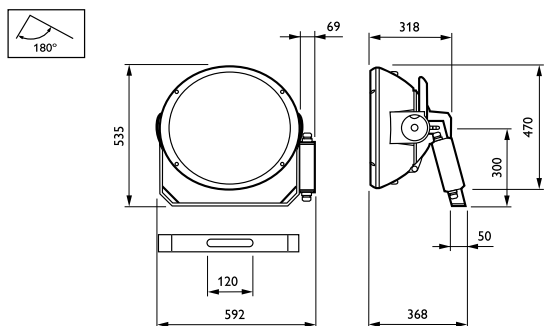

Product data

General Information		Operating and Electrical	
Number of light sources	1 [1 pc]	CE mark	CE mark
Lamp family code	MHN-SEH [MASTER MHN-SE High Output]	ENEC mark	ENEC mark
Lamp power	2000 W	Optic type outdoor	Beam category B6
Lamp colour code	956 daylight	Aiming memory	-
Kombipack	Lamp(s) included	Product family code	MVF404 [ARENAVISION]
Gear	-		
Optical cover/lens type	DOWN [Front-glass downlighting version]	Lamp supply voltage	400 V [400]
Protection class IEC	Safety class I (I)	Input Voltage	380 to 415 V

ArenaVision MVF404

Ignitor	SI [Series]
Mechanical and Housing	
Dimensions (height x width x depth)	NaN x NaN x NaN mm (NaN x NaN x NaN in)
Approval and Application	
Ingress protection code	IP65 [Dust penetration-protected, jet-proof]
Mech. impact protection code	IK08 [5 J vandal-protected]
Initial Performance (IEC Compliant)	
Lamp colour temperature	5600 K

Product Data	
Full product code	872790050205300
Order product name	MVF404 MHN-SEH2000W/956 B6 SI
EAN/UPC – product	8727900502053
Order code	910502218618
SAP numerator – quantity per pack	1
Numerator – packs per outer box	1
Material no. (12 NC)	910502218618
SAP net weight (piece)	14.500 kg

Dimensional drawing

ArenaVision MVF403/MVF404