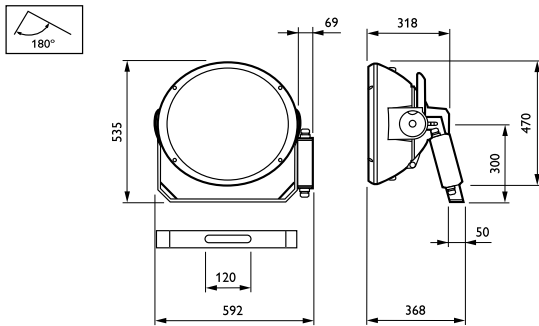

Product data

General Information		Operating and Electrical	
Number of light sources	1 [1 pc]	CE mark	CE mark
Lamp family code	MHN-SEH [MASTER MHN-SE High Output]	ENEC mark	ENEC mark
Lamp power	2000 W	Optic type outdoor	Beam category B5
Lamp colour code	956 daylight	Aiming memory	-
Kombipack	Lamp(s) included	Product family code	MVF404 [ARENAVISION]
Gear	-		
Optical cover/lens type	DOWN [Front-glass downlighting version]	Lamp supply voltage	400 V [400]
Protection class IEC	Safety class I (I)	Input Voltage	380 to 415 V

ArenaVision MVF404

Ignitor	SI [Series]
Mechanical and Housing	
Dimensions (height x width x depth)	NaN x NaN x NaN mm (NaN x NaN x NaN in)
Approval and Application	
Ingress protection code	IP65 [Dust penetration-protected, jet-proof]
Mech. impact protection code	IK08 [5 J vandal-protected]
Initial Performance (IEC Compliant)	
Lamp colour temperature	5600 K

Product Data	
Full product code	872790050204600
Order product name	MVF404 MHN-SEH2000W/956 B5 SI
EAN/UPC – product	8727900502046
Order code	910502218518
SAP numerator – quantity per pack	1
Numerator – packs per outer box	1
Material no. (12 NC)	910502218518
SAP net weight (piece)	14.500 kg

Dimensional drawing

ArenaVision MVF403/MVF404