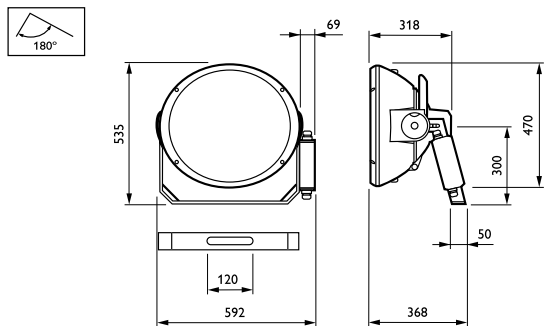

Product data

General Information		Operating and Electrical	
Number of light sources	1 [1 pc]	CE mark	CE mark
Lamp family code	MHN-SEH [MASTER MHN-SE High Output]	ENEC mark	ENEC mark
Lamp power	2000 W	Optic type outdoor	Beam category B4
Lamp colour code	956 daylight	Aiming memory	-
Kombipack	Lamp(s) included	Product family code	MVF404 [ARENAVISION]
Gear	-		
Optical cover/lens type	DOWN [Front-glass downlighting version]	Lamp supply voltage	400 V [400]
Protection class IEC	Safety class I (I)	Input Voltage	380 to 415 V

ArenaVision MVF404

Ignitor	SI [Series]
Mechanical and Housing	
Dimensions (height x width x depth)	NaN x NaN x NaN mm (NaN x NaN x NaN in)
Approval and Application	
Ingress protection code	IP65 [Dust penetration-protected, jet-proof]
Mech. impact protection code	IK08 [5 J vandal-protected]
Initial Performance (IEC Compliant)	
Lamp colour temperature	5600 K

Product Data	
Full product code	872790050203900
Order product name	MVF404 MHN-SEH2000W/956 B4 SI
EAN/UPC – product	8727900502039
Order code	910502218418
SAP numerator – quantity per pack	1
Numerator – packs per outer box	1
Material no. (12 NC)	910502218418
SAP net weight (piece)	14.500 kg

Dimensional drawing

ArenaVision MVF403/MVF404