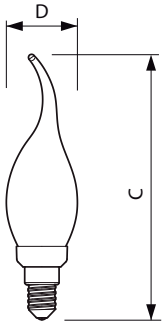

### Dimensional drawing

Product	D	C
Classic LEDCandle D 5-32W BA35 E14 822 GOLD	35 mm	129 mm

Product	D	C
Classic LEDLuster D 5-32W P45 E27 822 GOLD	45 mm	80 mm