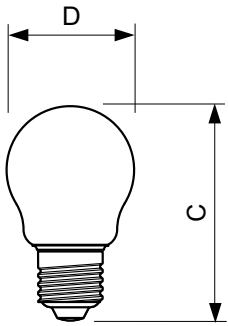

### Dimensional drawing

Product	D	C
Classic LEDCandle D 5-32W BA35 E14 822 GOLD	35 mm	129 mm

Product	D	C
Classic LEDLuster D 5-32W P45 E27 822 GOLD	45 mm	80 mm