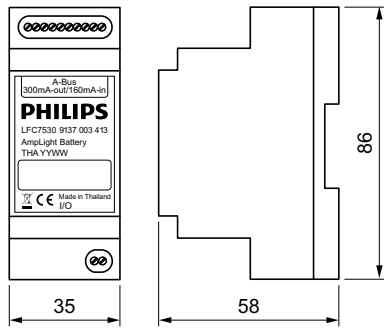

Versions

LFC7510 AmpLight Current

LFC7520 AmpLight Switch

LFC7530 AmpLight Battery

LCU7590 AmpLight 3 phase coil

Cabinet Controls

Dimensional drawing

Product