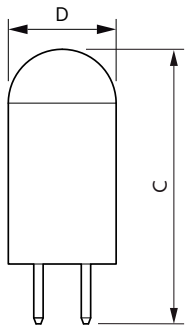

## Dimensional drawing

Product	D	C
CorePro LEDcapsuleLV 2-20W G4 827 D	17 mm	48 mm

Product	D	C
CorePro LEDcapsuleLV 1.7-20W G4 830	14.5 mm	38 mm
CorePro LEDcapsuleLV 0.9-10W G4 830	14.5 mm	38 mm