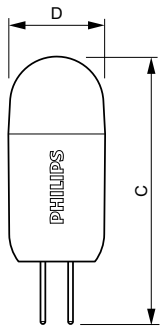

## Dimensional drawing

Product	D	C
CorePro LEDcapsuleLV 2-20W G4 827 D	17 mm	48 mm

Product	D	C
CorePro LEDcapsuleLV 1.7-20W G4 830	14.5 mm	38 mm
CorePro LEDcapsuleLV 0.9-10W G4 830	14.5 mm	38 mm