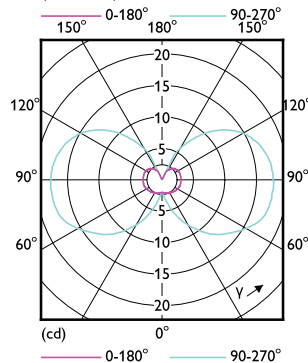

Order Code	Full Product Name	Voltage (Nom)	Wattage Equivalent	Power (Rated) (Nom)
929002389102	CorePro LEDcapsuleLV 1.8-20W G4 830	ac electronic 12 V	20 W	1.8 W

Light Technical

Order Code	Full Product Name	Beam Angle (Nom)	Correlated Colour Code	Correlated Colour Temperature (Nom)	Luminous Flux (Nom)
929001235302	CorePro LEDcapsuleLV 2-20W G4 827 D	-	827	2700 K	200 lm
929001844002	CorePro LEDcapsuleLV 0.9-10W G4 830	-	830	3000 K	110 lm
929001844202	CorePro LEDcapsuleLV 1.7-20W G4 830	-	830	3000 K	205 lm
929002388802	CorePro LEDcapsuleLV 1-10W G4 827	300 °	827	2700 K	115 lm

Order Code	Full Product Name	Beam Angle (Nom)	Correlated Colour Code	Correlated Colour Temperature (Nom)	Luminous Flux (Nom)
929002388902	CorePro LEDcapsuleLV 1-10W G4 830	300 °	830	3000 K	120 lm
929002389002	CorePro LEDcapsuleLV 1.8-20W G4 827	300 °	827	2700 K	205 lm
929002389102	CorePro LEDcapsuleLV 1.8-20W G4 830	300 °	830	3000 K	215 lm

Temperature

Order Code	Full Product Name	T-Case Maximum (Nom)
929001235302	CorePro LEDcapsuleLV 2-20W G4 827 D	84 °C
929001844002	CorePro LEDcapsuleLV 0.9-10W G4 830	51 °C
929001844202	CorePro LEDcapsuleLV 1.7-20W G4 830	56 °C
929002388802	CorePro LEDcapsuleLV 1-10W G4 827	80 °C
929002388902	CorePro LEDcapsuleLV 1-10W G4 830	80 °C
929002389002	CorePro LEDcapsuleLV 1.8-20W G4 827	80 °C
929002389102	CorePro LEDcapsuleLV 1.8-20W G4 830	80 °C