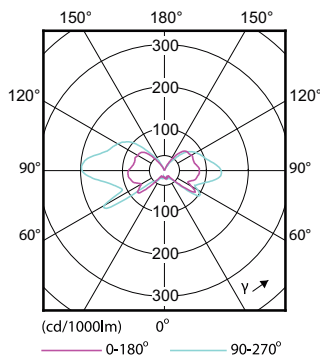

Order Code	Full Product Name	Voltage (Nom)	Wattage Equivalent	Power (Rated) (Nom)
929002389102	CorePro LEDcapsuleLV 1.8-20W G4 830	ac electronic 12 V	20 W	1.8 W

Light Technical

Order Code	Full Product Name	Beam Angle (Nom)	Correlated Colour Code	Correlated Colour Temperature (Nom)	Luminous Flux (Nom)
929001235302	CorePro LEDcapsuleLV 2-20W G4 827 D	-	827	2700 K	200 lm
929001844002	CorePro LEDcapsuleLV 0.9-10W G4 830	-	830	3000 K	110 lm
929001844202	CorePro LEDcapsuleLV 1.7-20W G4 830	-	830	3000 K	205 lm
929002388802	CorePro LEDcapsuleLV 1-10W G4 827	300 °	827	2700 K	115 lm

Order Code	Full Product Name	Beam Angle (Nom)	Correlated Colour Code	Correlated Colour Temperature (Nom)	Luminous Flux (Nom)
929002388902	CorePro LEDcapsuleLV 1-10W G4 830	300 °	830	3000 K	120 lm
929002389002	CorePro LEDcapsuleLV 1.8-20W G4 827	300 °	827	2700 K	205 lm
929002389102	CorePro LEDcapsuleLV 1.8-20W G4 830	300 °	830	3000 K	215 lm

Temperature

Order Code	Full Product Name	T-Case Maximum (Nom)
929001235302	CorePro LEDcapsuleLV 2-20W G4 827 D	84 °C
929001844002	CorePro LEDcapsuleLV 0.9-10W G4 830	51 °C
929001844202	CorePro LEDcapsuleLV 1.7-20W G4 830	56 °C
929002388802	CorePro LEDcapsuleLV 1-10W G4 827	80 °C
929002388902	CorePro LEDcapsuleLV 1-10W G4 830	80 °C
929002389002	CorePro LEDcapsuleLV 1.8-20W G4 827	80 °C
929002389102	CorePro LEDcapsuleLV 1.8-20W G4 830	80 °C