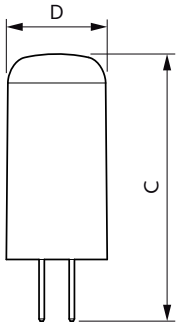

CorePro LEDcapsule LV

Dimensional drawing

Product	D	C
CorePro LEDcapsuleLV 1-10W G4 830	13 mm	35 mm
CorePro LEDcapsuleLV 1-10W G4 827	13 mm	35 mm
CorePro LEDcapsuleLV 1.8-20W G4 830	13 mm	35 mm
CorePro LEDcapsuleLV 1.8-20W G4 827	13 mm	35 mm

Approval and Application	
Energy Efficiency Label (EEL)	A++
Operating and Electrical	
Input Frequency	- Hz
Starting Time (Nom)	0.5 s
General Information	
Cap-Base	G4
Nominal Lifetime (Nom)	15000 h
Switching Cycle	50,000X
Light Technical	
Colour Rendering Index (Nom)	80
Llmf At End Of Nominal Lifetime (Nom)	70 %
Mechanical and Housing	
Bulb Shape	Capsule

Approval and Application

Order Code	Full Product Name	Energy Consumption kWh/1000 h
929001235302	CorePro LEDcapsuleLV 2-20W G4 827 D	3 kWh
929001844002	CorePro LEDcapsuleLV 0.9-10W G4 830	1 kWh
929001844202	CorePro LEDcapsuleLV 1.7-20W G4 830	2 kWh
929002388802	CorePro LEDcapsuleLV 1-10W G4 827	2 kWh
929002388902	CorePro LEDcapsuleLV 1-10W G4 830	2 kWh
929002389002	CorePro LEDcapsuleLV 1.8-20W G4 827	2 kWh
929002389102	CorePro LEDcapsuleLV 1.8-20W G4 830	2 kWh

Controls and Dimming

Order Code	Full Product Name	Dimmable
929001235302	CorePro LEDcapsuleLV 2-20W G4 827 D	Yes
929001844002	CorePro LEDcapsuleLV 0.9-10W G4 830	No
929001844202	CorePro LEDcapsuleLV 1.7-20W G4 830	No
929002388802	CorePro LEDcapsuleLV 1-10W G4 827	No

Order Code	Full Product Name	Dimmable
929002388902	CorePro LEDcapsuleLV 1-10W G4 830	No
929002389002	CorePro LEDcapsuleLV 1.8-20W G4 827	No
929002389102	CorePro LEDcapsuleLV 1.8-20W G4 830	No

Operating and Electrical

Order Code	Full Product Name	Voltage (Nom)	Wattage Equivalent	Power (Rated) (Nom)
929001235302	CorePro LEDcapsuleLV 2-20W G4 827 D	12 V	20 W	2 W
929001844002	CorePro LEDcapsuleLV 0.9-10W G4 830	12 V	10 W	0.9 W

Order Code	Full Product Name	Voltage (Nom)	Wattage Equivalent	Power (Rated) (Nom)
929001844202	CorePro LEDcapsuleLV 1.7-20W G4 830	12 V	20 W	1.7 W
929002388802	CorePro LEDcapsuleLV 1-10W G4 827	ac electronic 12 V	10 W	1 W