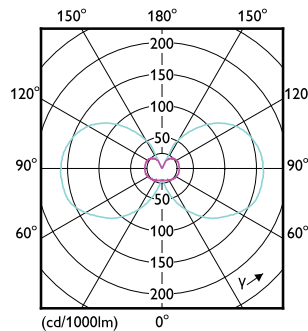

Order Code	Full Product Name	Voltage (Nom)	Wattage Equivalent	Power (Rated) (Nom)
929002389102	CorePro LEDcapsuleLV 1.8-20W G4 830	ac electronic 12 V	20 W	1.8 W

Light Technical

Order Code	Full Product Name	Beam Angle (Nom)	Correlated Colour Code	Correlated Colour Temperature (Nom)	Luminous Flux (Nom)
929001235302	CorePro LEDcapsuleLV 2-20W G4 827 D	-	827	2700 K	200 lm
929001844002	CorePro LEDcapsuleLV 0.9-10W G4 830	-	830	3000 K	110 lm
929001844202	CorePro LEDcapsuleLV 1.7-20W G4 830	-	830	3000 K	205 lm
929002388802	CorePro LEDcapsuleLV 1-10W G4 827	300 °	827	2700 K	115 lm

Order Code	Full Product Name	Beam Angle (Nom)	Correlated Colour Code	Correlated Colour Temperature (Nom)	Luminous Flux (Nom)
929002388902	CorePro LEDcapsuleLV 1-10W G4 830	300 °	830	3000 K	120 lm
929002389002	CorePro LEDcapsuleLV 1.8-20W G4 827	300 °	827	2700 K	205 lm
929002389102	CorePro LEDcapsuleLV 1.8-20W G4 830	300 °	830	3000 K	215 lm

Temperature

Order Code	Full Product Name	T-Case Maximum (Nom)
929001235302	CorePro LEDcapsuleLV 2-20W G4 827 D	84 °C
929001844002	CorePro LEDcapsuleLV 0.9-10W G4 830	51 °C
929001844202	CorePro LEDcapsuleLV 1.7-20W G4 830	56 °C
929002388802	CorePro LEDcapsuleLV 1-10W G4 827	80 °C
929002388902	CorePro LEDcapsuleLV 1-10W G4 830	80 °C
929002389002	CorePro LEDcapsuleLV 1.8-20W G4 827	80 °C
929002389102	CorePro LEDcapsuleLV 1.8-20W G4 830	80 °C