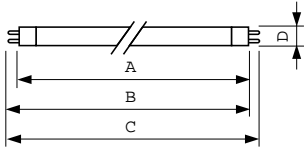

MASTER TL5 High Output

Dimensional drawing

Product	D (max)	A (max)	B (max)	B (min)	C (max)
MASTER TL5 HO 54W/830 SLV/40	17 mm	1149.0 mm	1156.1 mm	1153.7 mm	1163.2 mm
MASTER TL5 HO 49W/865 SLV/40	17 mm	1449.0 mm	1456.1 mm	1453.7 mm	1463.2 mm
MASTER TL5 HO 49W/840 SLV/40	17 mm	1449.0 mm	1456.1 mm	1453.7 mm	1463.2 mm
MASTER TL5 HO 39W/830 SLV/40	17 mm	849.0 mm	856.1 mm	853.7 mm	863.2 mm
MASTER TL5 HO 54W/840 SLV/40	17 mm	1149.0 mm	1156.1 mm	1153.7 mm	1163.2 mm
MASTER TL5 HO 49W/830 SLV/40	17 mm	1449.0 mm	1456.1 mm	1453.7 mm	1463.2 mm
MASTER TL5 HO 24W/840 SLV/40	17 mm	549.0 mm	556.1 mm	553.7 mm	563.2 mm
MASTER TL5 HO 54W/865 SLV/40	17 mm	1149.0 mm	1156.1 mm	1153.7 mm	1163.2 mm
MASTER TL5 HO 39W/865 SLV/40	17 mm	849.0 mm	856.1 mm	853.7 mm	863.2 mm
MASTER TL5 HO 80W/840 SLV/40	17 mm	1449.0 mm	1456.1 mm	1453.7 mm	1463.2 mm
MASTER TL5 HO 39W/840 SLV/40	17 mm	849.0 mm	856.1 mm	853.7 mm	863.2 mm
MASTER TL5 HO 24W/865 SLV/40	17 mm	549.0 mm	556.1 mm	553.7 mm	563.2 mm
MASTER TL5 HO 24W/830 SLV/40	17 mm	549.0 mm	556.1 mm	553.7 mm	563.2 mm