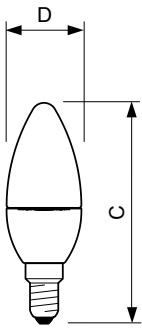

Application

- Hotels, restaurants, bars, cafés
- Chandelier or modern luminaire

Versions

Dimensional drawing

Product	D	C
MASTER LEDcandle DT 4-25W E14 B38 CL_AP	38 mm	113 mm

MASTER LEDcandle DiamondSpark

Dimensional drawing

D

Product	D	C
MASTER LEDcandle DT 4-25W E14 BA38 CL	38 mm	129 mm
MASTER LEDcandle DT 6-40W E14 BA38 CL	38 mm	129 mm

Product	D	C
MASTER LEDcandle DT 8-60W B40 E14 827 CL	40 mm	127 mm

Product	D	C
MASTER LEDlustre DT 6-40W E14 P48 CL		
MASTER LEDlustre DT 4-25W E14 P48 CL		

Product	D	C
MASTER LEDlustre DT 4-25W E27 P48 CL	48 mm	93 mm
MASTER LEDlustre DT 6-40W E27 P48 CL	48 mm	93 mm

MASTER LEDcandle DiamondSpark

Dimensional drawing

Product	D	C
MASTER LEDlustre DT 8-60W P50 E14 827 CL	50 mm	111 mm