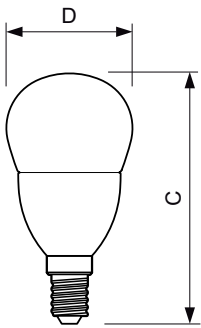

Application

- Hotels, restaurants, bars, cafés
- Chandelier or modern luminaire

Versions

Dimensional drawing

Product	D	C
MASTER LEDcandle DT 4-25W E14 B38 CL_AP	38 mm	113 mm

MASTER LEDcandle DiamondSpark

Dimensional drawing

D

Product	D	C
MASTER LEDcandle DT 4-25W E14 BA38 CL	38 mm	129 mm
MASTER LEDcandle DT 6-40W E14 BA38 CL	38 mm	129 mm

Product	D	C
MASTER LEDcandle DT 8-60W B40 E14 827 CL	40 mm	127 mm

Product	D	C
MASTER LEDlustre DT 6-40W E14 P48 CL		
MASTER LEDlustre DT 4-25W E14 P48 CL		

Product	D	C
MASTER LEDlustre DT 4-25W E27 P48 CL	48 mm	93 mm
MASTER LEDlustre DT 6-40W E27 P48 CL	48 mm	93 mm

MASTER LEDcandle DiamondSpark

Dimensional drawing

Product	D	C
MASTER LEDlustre DT 8-60W P50 E14 827 CL	50 mm	111 mm