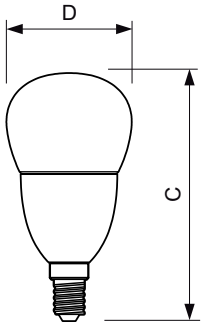

Application

- Hotels, restaurants, bars, cafés
- Chandelier or modern luminaire

Versions

Dimensional drawing

Product	D	C
MASTER LEDcandle DT 4-25W E14 B38 CL_AP	38 mm	113 mm

MASTER LEDcandle DiamondSpark

Dimensional drawing

D

Product	D	C
MASTER LEDcandle DT 4-25W E14 BA38 CL	38 mm	129 mm
MASTER LEDcandle DT 6-40W E14 BA38 CL	38 mm	129 mm

Product	D	C
MASTER LEDcandle DT 8-60W B40 E14 827 CL	40 mm	127 mm

Product	D	C
MASTER LEDlustre DT 6-40W E14 P48 CL		
MASTER LEDlustre DT 4-25W E14 P48 CL		

Product	D	C
MASTER LEDlustre DT 4-25W E27 P48 CL	48 mm	93 mm
MASTER LEDlustre DT 6-40W E27 P48 CL	48 mm	93 mm

MASTER LEDcandle DiamondSpark

Dimensional drawing

Product	D	C
MASTER LEDlustre DT 8-60W P50 E14 827 CL	50 mm	111 mm