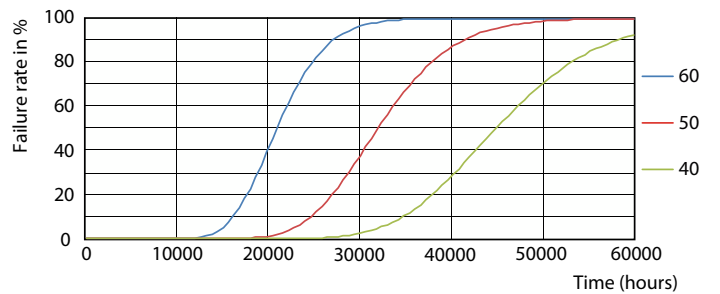

Lifetime

Life Expectancy Diagram - CorePro LEDtube 1500mm 20W 840 T8 AP I