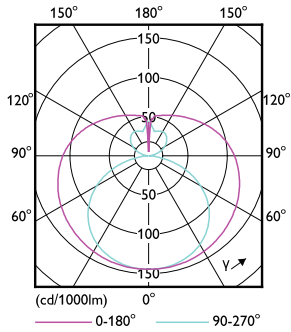

CorePro LEDtube EM/Mains T8

Photometric data

Light Distribution Diagram - CorePro LEDtube 1500mm 20W 840 T8 AP I