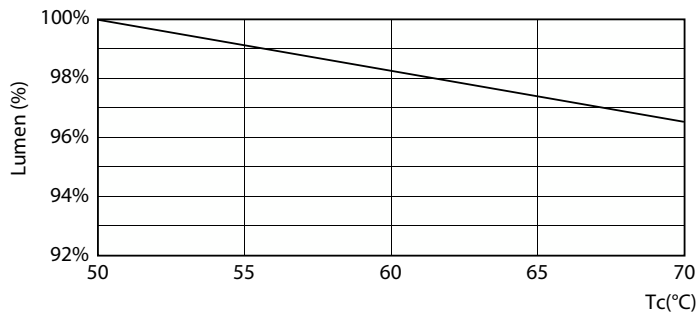

Lumen Maintenance Diagram - CorePro LEDtube 1500mm 20W 840 T8 AP I