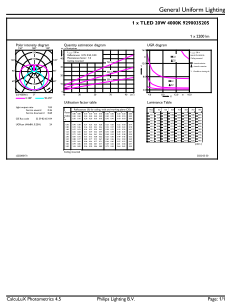

Photometric data

General uniform lighting - CorePro LEDtube 1500mm 20W 840 T8 AP I