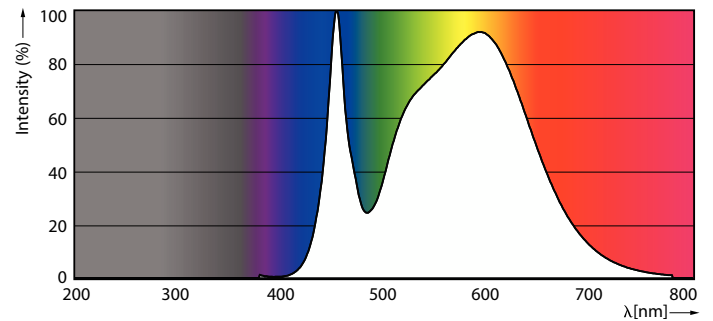

Photometric data

Spectral Power Distribution Colour - CorePro LEDtube 1500mm 20W 840 T8 AP I