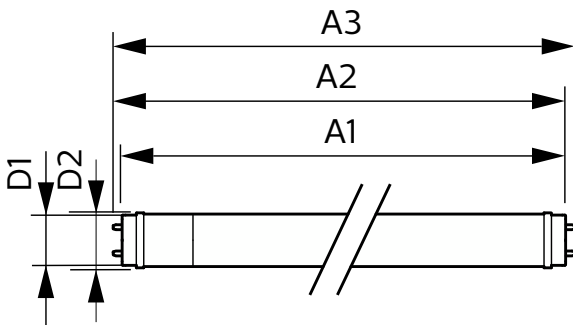

### Product data

General Information		Operating and Electrical	
Cap-Base	G13 [Medium Bi-Pin Fluorescent]	Line Frequency	50 to 60 Hz
Nominal lifetime	30,000 hour(s)	Input Frequency	50 to 60 Hz
Switching Cycle	200,000	Power Consumption	20 W
Lighting Technology	LED	Starting Time (Nom)	0.5 s
EU RoHS compliant	Yes	Warm-up time to 60% light	0.5 s
		Power Factor (Fraction)	0.9
		Voltage (Nom)	220-240 V
Light Technical		Temperature	
Color Code	840 [CCT of 4000K]	Ambient temperature range	-20 °C to 45 °C
Beam Angle (Nom)	240 degree(s)	T-Case Maximum (Nom)	50 °C
Luminous Flux	2,200 lumen		
Color Designation	Cool White (CW)	Controls and Dimming	
Correlated Color Temperature (Nom)	4000 K	Dimmable	No
Luminous Efficacy (rated) (Nom)	110.00 lm/W		
Color Consistency	<6	Mechanical and Housing	
Color rendering index (CRI)	80	Bulb Finish	Frosted
LLMF At End Of Nominal Lifetime (Nom)	70 %		

# CorePro LEDtube EM/Mains T8

<b>Bulb Material</b>	Glass
<b>Product Length</b>	1,500 mm
<b>Bulb Shape</b>	Tube, double-ended
<b>Approval and Application</b>	
<b>Energy Saving Product</b>	Yes
<b>Approval Marks</b>	RoHS compliance CE marking KEMA Keur certificate
<b>Product Data</b>	
<b>Full product code</b>	871951444707300

## Dimensional drawing

Product	D1	D2	A1	A2	A3
CorePro LEDtube 1500mm 20W 840 T8 AP I	25.7 mm	28 mm	1,500 mm	1,507.1 mm	1,514.2 mm