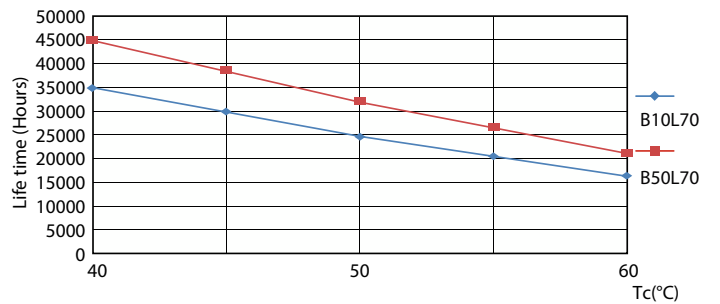

Life Expectancy Diagram - CorePro LEDtube 1500mm 20W 840 T8 AP I

Life Expectancy Diagram - CorePro LEDtube 1500mm 20W 840 T8 AP I