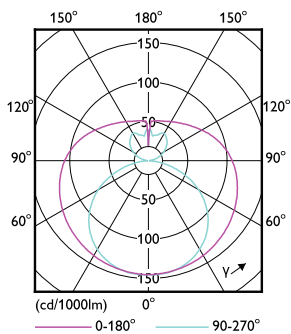

Mechanical and Housing

Lamp Finish	Frosted
Bulb material	Glass
Product length	1200 mm
Bulb shape	Tube, double-ended

Approval and Application

Energy-saving product	Yes
Approval marks	RoHS compliance CE marking KEMA Keur certificate

Dimensional drawing

CorePro LEDtube 1200mm 16W 840 T8 AP I

Product	D1	D2	A1	A2	A3
CorePro LEDtube 1200mm 16W 840 T8 AP I	25.7 mm	28 mm	1198 mm	1205 mm	1212 mm

Photometric data

Light Distribution Diagram

Spectral Power Distribution Colour