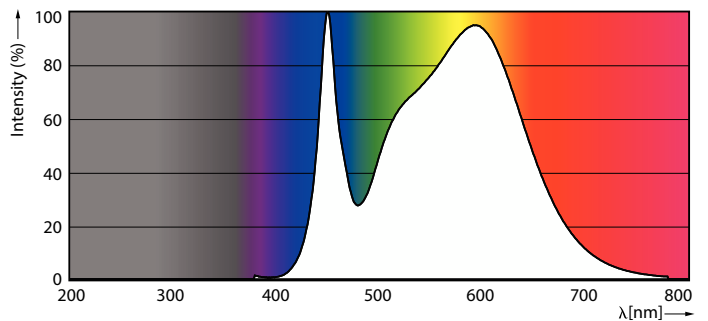

Warnings and Safety

• -

Product data

General Information	
Cap base	G13 [Medium Bi-Pin Fluorescent]
EU RoHS compliant	Yes
Nominal lifetime (nom.)	30000 h
Switching cycle	200,000X

Light Technical	
Colour Code	840 [CCT of 4,000 K]
Technical Beam Angle (Nom)	240 °
Lamp Luminous Flux 25°C EL (Nom)	1800 lm
Colour Designation	Cool White (CW)
Colour Temperature, horizontal (Nom)	4000 K
Lamp Luminous Efficacy EM (Nom)	112.00 lm/W
Colour consistency	<6
Colour Rendering Index,horiz (Nom)	80
LLMF at end of nominal lifetime (nom.)	70 %

Dimensional drawing

CorePro LEDtube 1200mm 16W 840 T8 AP I

Product	D1	D2	A1	A2	A3
CorePro LEDtube 1200mm 16W 840 T8 AP I	25.7 mm	28 mm	1198 mm	1205 mm	1212 mm

Photometric data

Light Distribution Diagram

Spectral Power Distribution Colour