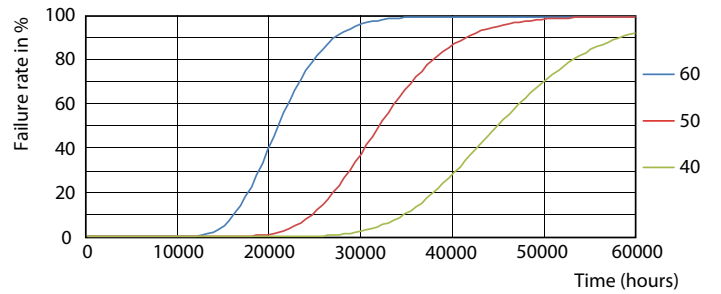

CorePro LEDtube EM/Mains

Photometric data

General uniform lighting

General uniform lighting

Lifetime

Life Expectancy Diagram

Lumen Maintenance Diagram

FailureRate