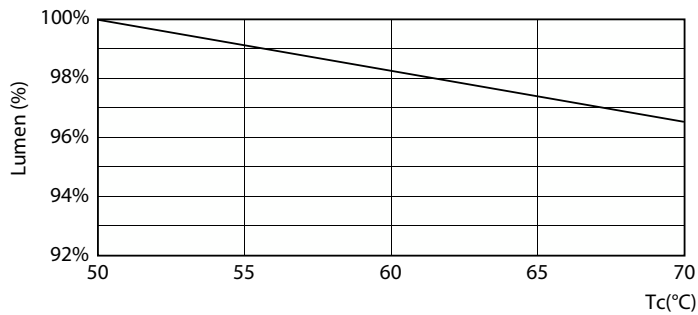

CorePro LEDtube EM/Mains

Photometric data

General uniform lighting

General uniform lighting

Lifetime

Life Expectancy Diagram

Lumen Maintenance Diagram

FailureRate