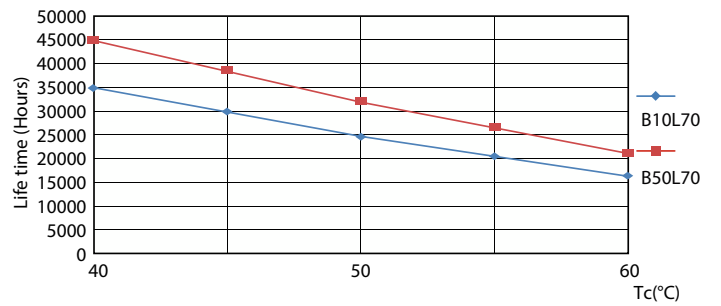

Warnings and Safety

• -

Product data

General Information	
Cap base	G13 [Medium Bi-Pin Fluorescent]
EU RoHS compliant	Yes
Nominal lifetime (nom.)	30000 h
Switching cycle	200,000X

Light Technical	
Colour Code	840 [CCT of 4,000 K]
Technical Beam Angle (Nom)	240 °
Lamp Luminous Flux 25°C EL (Nom)	1800 lm
Colour Designation	Cool White (CW)
Colour Temperature, horizontal (Nom)	4000 K
Lamp Luminous Efficacy EM (Nom)	112.00 lm/W
Colour consistency	<6
Colour Rendering Index,horiz (Nom)	80
LLMF at end of nominal lifetime (nom.)	70 %

CorePro LEDtube EM/Mains

Photometric data

General uniform lighting

General uniform lighting

Lifetime

Life Expectancy Diagram

Lumen Maintenance Diagram

FailureRate