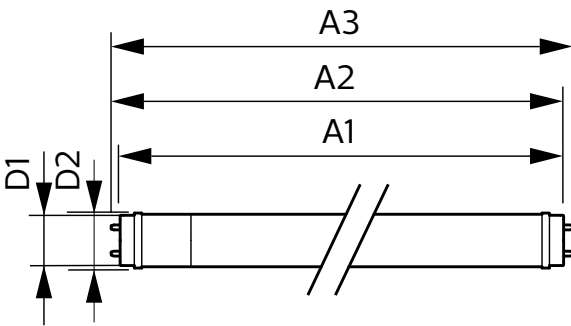

Warnings and Safety

• -

Product data

General Information	
Cap base	G13 [Medium Bi-Pin Fluorescent]
EU RoHS compliant	Yes
Nominal lifetime (nom.)	30000 h
Switching cycle	200,000X

Light Technical	
Colour Code	840 [CCT of 4,000 K]
Technical Beam Angle (Nom)	240 °
Lamp Luminous Flux 25°C EL (Nom)	1800 lm
Colour Designation	Cool White (CW)
Colour Temperature, horizontal (Nom)	4000 K
Lamp Luminous Efficacy EM (Nom)	112.00 lm/W
Colour consistency	<6
Colour Rendering Index,horiz (Nom)	80
LLMF at end of nominal lifetime (nom.)	70 %

Mechanical and Housing

Lamp Finish	Frosted
Bulb material	Glass
Product length	1200 mm
Bulb shape	Tube, double-ended

Approval and Application

Energy-saving product	Yes
Approval marks	RoHS compliance CE marking KEMA Keur certificate

Dimensional drawing

CorePro LEDtube 1200mm 16W 840 T8 AP I

Product	D1	D2	A1	A2	A3
CorePro LEDtube 1200mm 16W 840 T8 AP I	25.7 mm	28 mm	1198 mm	1205 mm	1212 mm

Photometric data

Light Distribution Diagram

Spectral Power Distribution Colour