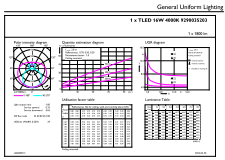

Dimensional drawing

CorePro LEDtube 1200mm 16W 840 T8 AP I

Product	D1	D2	A1	A2	A3
CorePro LEDtube 1200mm 16W 840 T8 AP I	25.7 mm	28 mm	1198 mm	1205 mm	1212 mm

Photometric data

Light Distribution Diagram

Spectral Power Distribution Colour

CorePro LEDtube EM/Mains

Photometric data

General uniform lighting

General uniform lighting

Lifetime

Life Expectancy Diagram

Lumen Maintenance Diagram

FailureRate