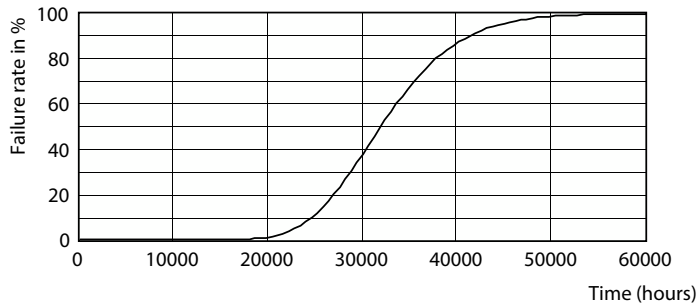

CorePro LEDtube EM/Mains

Photometric data

General uniform lighting

General uniform lighting

Lifetime

Life Expectancy Diagram

Lumen Maintenance Diagram

FailureRate