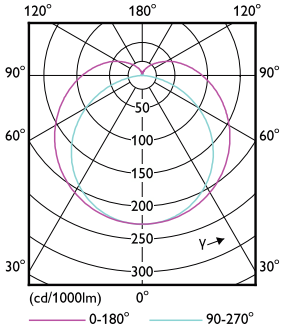

## Dimensional drawing

MAS LEDtube 1500mm UE 20W 840 T8

Product	D1	D2	A1	A2	A3
MAS LEDtube 1500mm UE 20W 840 T8	25.8 mm	28 mm	1498.8 mm	1505.9 mm	1513 mm

## Photometric data

General uniform lighting

Spectral Power Distribution Colour

## Photometric data

Light Distribution Diagram