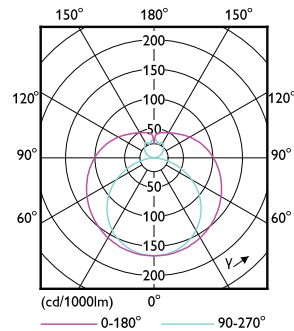

Product data

General Information	
Cap base	G13 [Medium Bi-Pin Fluorescent]
EU RoHS compliant	Yes
Nominal lifetime (nom.)	60000 h
Switching cycle	200,000X
	Sphere

Light Technical	
Colour Code	830 [CCT of 3,000 K]
Technical Beam Angle (Nom)	190 °
Lamp Luminous Flux 25°C EL (Nom)	3400 lm
Colour Designation	White (WH)
Colour Temperature, horizontal (Nom)	3000 K
Lamp Luminous Efficacy EM (Nom)	147.00 lm/W
Colour consistency	<6
Colour Rendering Index,horiz (Nom)	80
LLMF at end of nominal lifetime (nom.)	70 %

Mechanical and Housing

Lamp Finish	Frosted
Bulb material	Glass
Product length	1500 mm
Bulb shape	Tube, double-ended

Approval and Application

Energy Efficiency Class	D
Energy-saving product	Yes
Approval marks	RoHS compliance TUV CE marking KEMA Keur certificate

Energy consumption kWh/1,000 hours 23 kWh

1095874

Product Data

Full product code	871951431686700
Order product name	MASTER LEDtube VLE 1500mm UO 23W 830 T8
EAN/UPC – product	8719514316867
Order code	929002997902
SAP numerator – quantity per pack	1
Numerator – packs per outer box	10
SAP material	929002997902
SAP net weight (piece)	0.275 kg

Dimensional drawing

Product	D1	D2	A1	A2	A3
MASTER LEDtube VLE 1500mm UO 23W 830 T8	25.8 mm	28 mm	1498.8 mm	1505.9 mm	1513 mm

MASTER LEDtube VLE 1500mm UO 23W 830 T8

Photometric data

LEDtube MAS 23W G13 3400lm 830