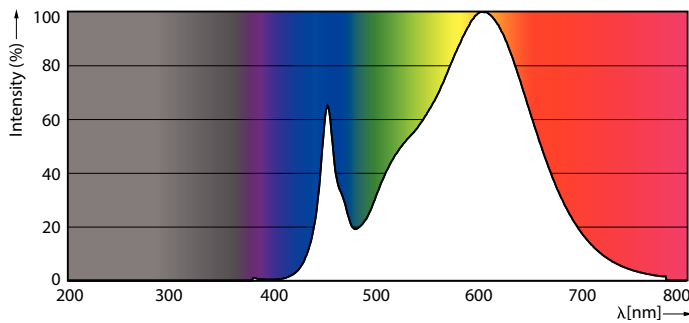

LEDtube MAS 23W G13 3400lm 830

Light Distribution Diagram