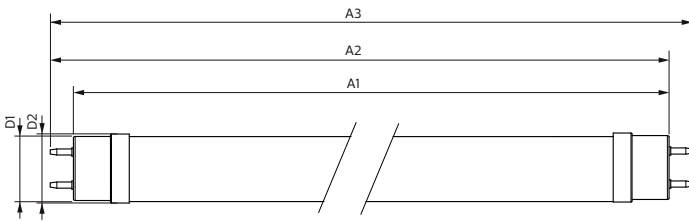

Mechanical and Housing

Lamp Finish	Frosted
Bulb material	Glass
Product length	1500 mm
Bulb shape	Tube, double-ended

Approval and Application

Energy Efficiency Class	D
Energy-saving product	Yes
Approval marks	RoHS compliance TUV CE marking KEMA Keur certificate

Dimensional drawing

Product	D1	D2	A1	A2	A3
MASTER LEDtube VLE 1500mm UO 23W 830 T8	25.8 mm	28 mm	1498.8 mm	1505.9 mm	1513 mm

MASTER LEDtube VLE 1500mm UO 23W 830 T8

Photometric data

LEDtube MAS 23W G13 3400lm 830