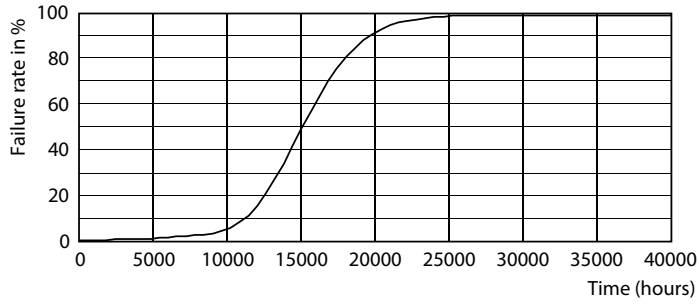

Product data

General Information	
Cap base	E27 [E27]
EU RoHS compliant	Yes
Nominal lifetime (nom.)	15000 h
Switching cycle	20,000X
Technical type	13-120W
	Sphere
Light Technical	
Colour Code	827 [CCT of 2,700 K]
Lamp Luminous Flux 25°C EL (Nom)	2000 lm
Colour Designation	Warm white (WW)
Colour Temperature, horizontal (Nom)	2700 K
Lamp Luminous Efficacy EM (Nom)	153.00 lm/W
Colour consistency	<6
Colour Rendering Index,horiz (Nom)	80
LLMF at end of nominal lifetime (nom.)	70 %
Operating and Electrical	
Input frequency	50 to 60 Hz

Life Expectancy Diagram

Lumen Maintenance Diagram