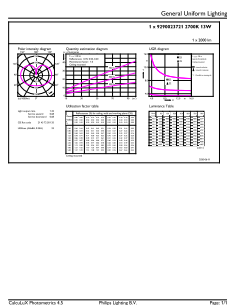

Photometric data

LEDbulb CLA 13W G120 E27 827 FR