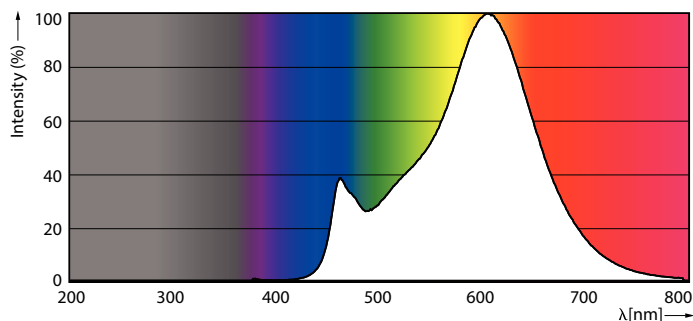

LEDbulb 13W A67 E27 827 CL