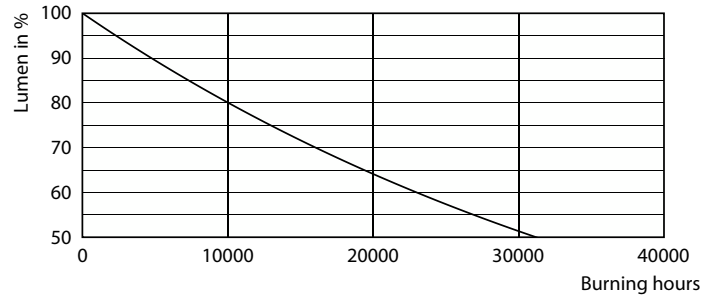

Product data

General Information	
Cap base	E27 [E27]
EU RoHS compliant	Yes
Nominal lifetime (nom.)	15000 h
Switching cycle	20,000X
Technical type	13-120W
	Sphere
Light Technical	
Colour Code	827 [CCT of 2,700 K]
Lamp Luminous Flux 25°C EL (Nom)	2000 lm
Colour Designation	Warm white (WW)
Colour Temperature, horizontal (Nom)	2700 K
Lamp Luminous Efficacy EM (Nom)	153.00 lm/W
Colour consistency	<6
Colour Rendering Index,horiz (Nom)	80
LLMF at end of nominal lifetime (nom.)	70 %
Operating and Electrical	
Input frequency	50 to 60 Hz

Product	D	C
LED cla 120W G120 E27 WW FR ND RFSRT4	124 mm	177 mm

Photometric data

LEDbulb CLA 13W G120 E27 827 FR

LEDbulb 13W A67 E27 827 CL

LEDbulb CLA G120 13W E27 827 FR

Classic filament LEDbulbs

Lifetime

Life Expectancy Diagram

Lumen Maintenance Diagram