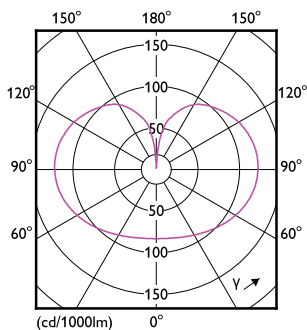

Product	D	C
LED cla 120W G120 E27 WW FR ND RFSRT4	124 mm	177 mm

Photometric data

LEDbulb CLA 13W G120 E27 827 FR

LEDbulb 13W A67 E27 827 CL

LEDbulb CLA G120 13W E27 827 FR

Classic filament LEDbulbs

Lifetime

Life Expectancy Diagram

Lumen Maintenance Diagram