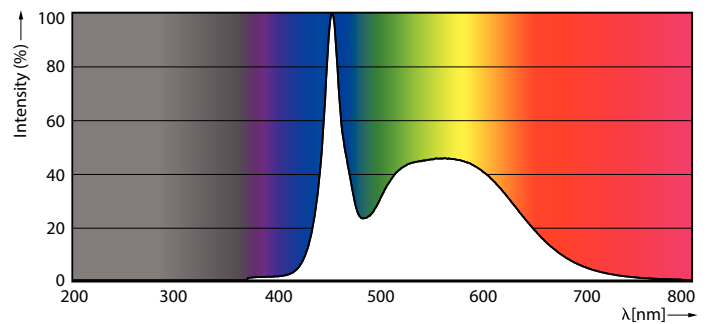

LEDtube MAS 26W G5 3900lm 865