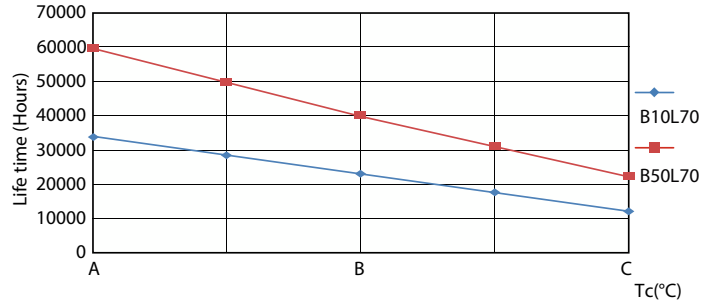

LifetimeVsTc