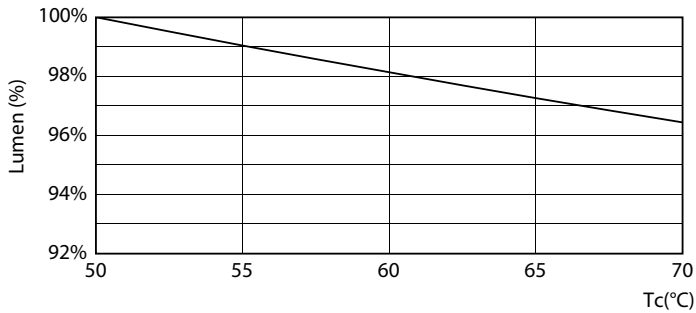

FailureRate

LEDtube 26W 60K LumenVsTc 2