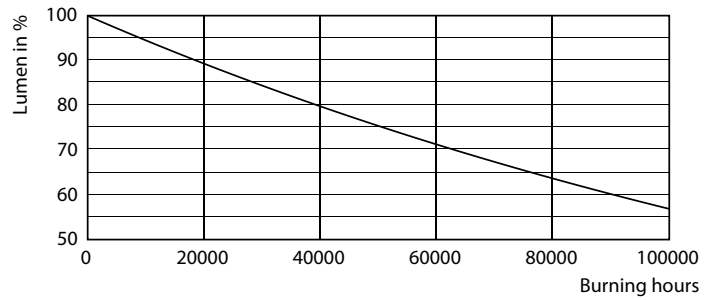

### Product data

General Information	
Cap base	G5 [ G5]
EU RoHS compliant	Yes
Nominal lifetime (nom.)	60000 h
Switching cycle	50,000X
Technical type	26-49W
	Sphere

Light Technical	
Colour Code	865 [ CCT of 6,500 K]
Technical Beam Angle (Nom)	200 °
Lamp Luminous Flux 25°C EL (Nom)	3900 lm
Colour Designation	Cool Daylight
Colour Temperature, horizontal (Nom)	6500 K
Lamp Luminous Efficacy EM (Nom)	150.00 lm/W
Colour consistency	<6
Colour Rendering Index,horiz (Nom)	80

## Lifetime

FailureRate

LEDtube 26W 60K LumenVsTc 2

LifetimeVsTc

Lumen Maintenance Diagram