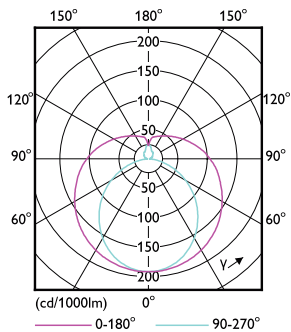

Photometric data

LEDtube MAS 26W G5 3700lm