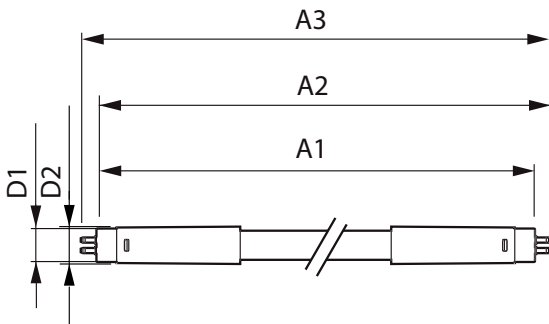

MASTER LEDtube InstantFit HF T5

T-Case maximum (nom.)	50 °C
Controls and Dimming	
Dimmable	Yes – Check ballast compatibility
Mechanical and Housing	
Lamp Finish	Frosted
Bulb material	Glass
Product length	1500 mm
Bulb shape	Tube, double-ended
Approval and Application	
Energy Efficiency Class	D
Energy-saving product	Yes
Approval marks	RoHS compliance TUV CE marking KEMA Keur certificate

Energy consumption kWh/1,000 hours	26 kWh
	406214
Product Data	
Full product code	871869974961300
Order product name	Master LEDtube HF 1500mm HO 26W 865 T5
	OE
EAN/UPC – product	8718699749613
Order code	929002352502
SAP numerator – quantity per pack	1
Numerator – packs per outer box	10
SAP material	929002352502
SAP net weight (piece)	0.380 kg

Dimensional drawing

Master LEDtube HF 1500mm HO 26W 865 T5 OE

Product	D1	D2	A1	A2	A3
Master LEDtube HF 1500mm HO 26W 865 T5 OE	15.5 mm	19 mm	1449 mm	1456 mm	1463 mm