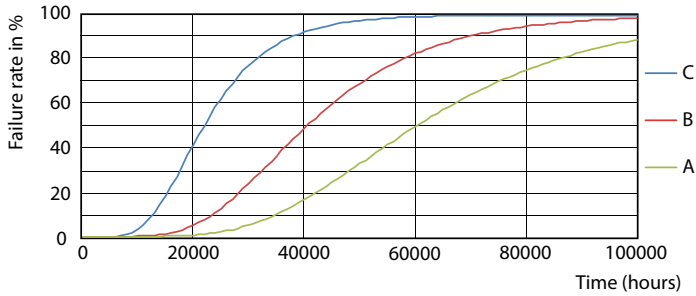

MASTER LEDtube InstantFit HF T5

Photometric data

© 2022 Philips Lighting B.V. Page 10/11

LEDtube MAS 26W G5 3900lm 865 1500mm

Lifetime