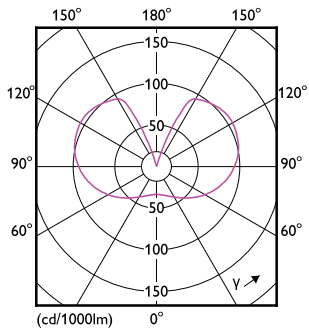

Product data

General information	
Cap base	E27 [E27]
EU RoHS compliant	Yes
Nominal lifetime (nom.)	15000 h
Switching cycle	20,000X
Technical type	10.5-100W
	Sphere
Tier	CorePro

Light technical	
Colour Code	827 [CCT of 2,700 K]
Lamp Luminous Flux 25°C EL (Nom)	1521 lm
Colour Designation	Warm white (WW)
Colour Temperature, horizontal (Nom)	2700 K
Lamp Luminous Efficacy EM (Nom)	144.00 lm/W
Colour consistency	<6
Colour Rendering Index,horiz (Nom)	80
LLMF at end of nominal lifetime (nom.)	70 %

Dimensional drawing

LED classic 100W E27 WW G120 FRNDRFSRT4

Product	D	C
LED classic 100W E27 WW G120 FRNDRFSRT4	125 mm	177 mm

Photometric data

LED classic E27 WW A60 SRT4

LEDbulb CLA 10,5W G120 E27 827 FR

LEDbulb CLA G120 10,5W E27 827 FR