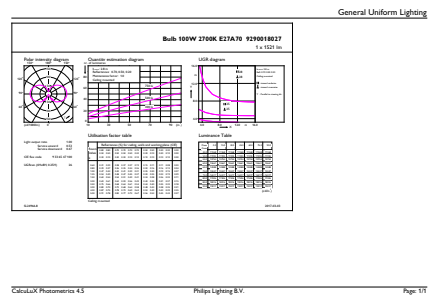

Product data

Full product code	871869966514200
Order product name	LED classic 100W E27 WW G120 FRNDRFSRT4

EAN/UPC – product	8718699665142
Order code	929002067801
SAP numerator – quantity per pack	1
Numerator – packs per outer box	4
SAP material	929002067801
Net Weight (Piece)	0.100 kg

Dimensional drawing

LED classic 100W E27 WW G120 FRNDRFSRT4

Product	D	C
LED classic 100W E27 WW G120 FRNDRFSRT4	125 mm	177 mm

Photometric data

LED classic E27 WW A60 SRT4

LEDbulb CLA 10,5W G120 E27 827 FR

LEDbulb CLA G120 10,5W E27 827 FR