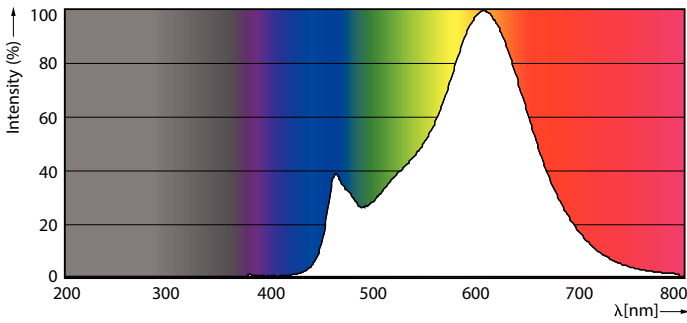

Photometric data

LED classic E27 WW A60 SRT4