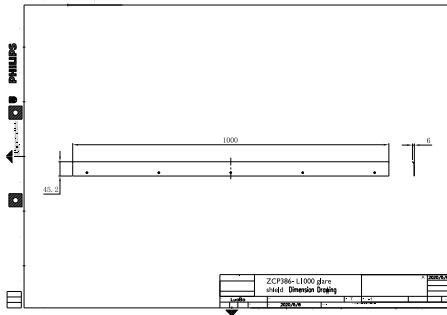

UniStrip G4

Dimensional drawing

ZCP386 L100 glare shield (10 pcs)