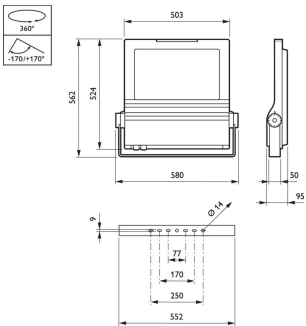

Application

- Small-scale recreational sports facilities
- Industrial areas
- Parking areas
- Building facades
- Billboards

ClearFlood

Versions

Clearflood Floodlight

Dimensional drawing

Product details

ClearFlood-BVP650-DP.tif