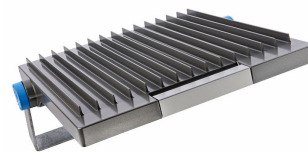

ClearFlood – LED solution for Sports and Area lighting

ClearFlood

The Philips ClearFlood is a dedicated LED floodlight delivering economical white light solutions for recreational sports and area applications. Designed around state-of-the-art LEDs and high-efficiency optics, this very competitive solution offers energy savings compared to traditional HID solutions. ClearFlood is easy to install and perfect for replacing conventional light points as it uses the same electrical installation, columns and types of fixation.

Benefits

- Slim LED design giving unobtrusive profile and simple installation
- Constant Light Output option for added energy savings

Features

- Variable lumen packages in one body size
- Instant light, long lifetime, no maintenance
- High LED and optical efficiency
- 100% Philips components

Application

- Small-scale recreational sports facilities
- Industrial areas
- Parking areas
- Building facades
- Billboards

ClearFlood

Versions

Clearflood Floodlight

Dimensional drawing

Product details

ClearFlood-BVP650-DP.tif