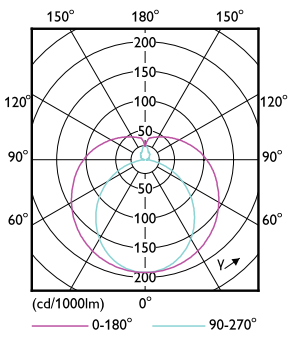

LEDtube MAS SLR 8W G13 1000lm 830-GUL

LEDtube MAS SLR 8W G13 1000lm-LDD