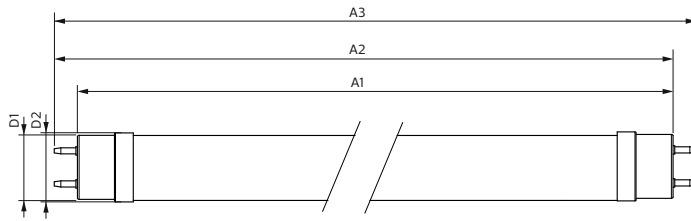

Master Value LEDtube T8

Bulb material	Glass
Product length	600 mm
Bulb shape	Tube, double-ended
Approval and Application	
Energy Efficiency Class	E
Energy-saving product	Yes
Approval marks	RoHS compliance CE marking KEMA Keur certificate
Energy consumption kWh/1,000 hours	8 kWh
	403609

Product Data	
Full product code	871869964679000
Order product name	MASTER LEDtube VLE 600mm HO 8W 830 T8
EAN/UPC – product	8718699646790
Order code	929002021102
SAP numerator – quantity per pack	1
Numerator – packs per outer box	10
SAP material	929002021102
SAP net weight (piece)	0.120 kg

Dimensional drawing

Product	D1	D2	A1	A2	A3
MASTER LEDtube VLE 600mm HO 8W 830 T8	25.8 mm	28 mm	588.5 mm	595.5 mm	602.5 mm

TLED 2ft 220-240V 8-18W 1000lm 3000K G13

Photometric data