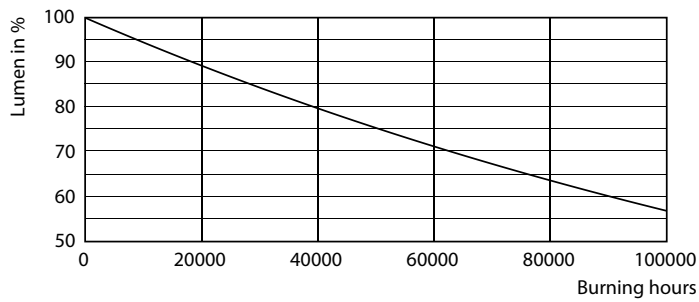

LEDtube_60K