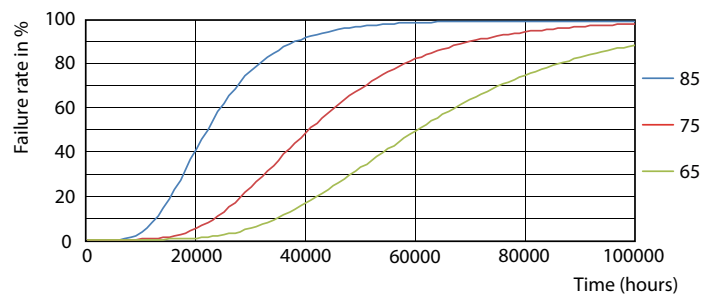

MASTER LEDtube InstantFit HF T5

Photometric data

Lifetime