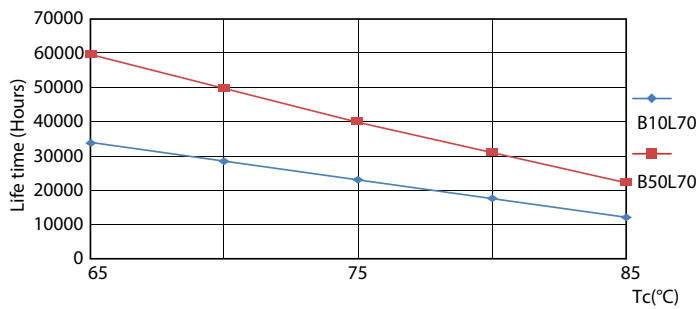

Lifetime

LEDtube MAS SLR 8W 60K LifetimeVsTc-LED