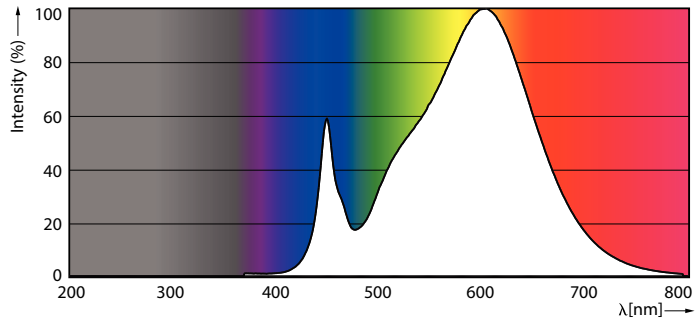

LEDtube 600mm 8W G5 830 1000lm