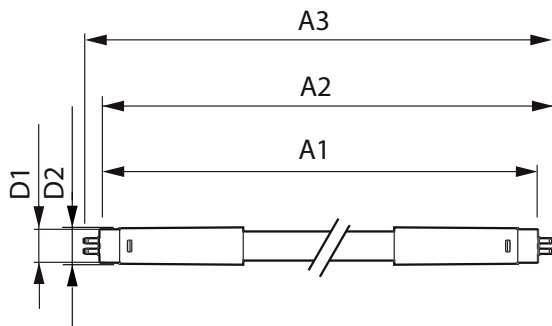

MASTER LEDtube InstantFit HF T5

Bulb material	Glass
Product length	1500 mm
Bulb shape	Tube, double-ended
Approval and Application	
Energy Efficiency Class	E
Energy-saving product	Yes
Approval marks	RoHS compliance CE marking KEMA Keur certificate
Energy consumption kWh/1,000 hours	20 kWh 406189

Product Data	
Full product code	871869674335500
Order product name	Master LEDtube HF 1500mm HE 20W 830 T5
EAN/UPC – product	8718696743355
Order code	929001391302
SAP numerator – quantity per pack	1
Numerator – packs per outer box	10
SAP material	929001391302
SAP net weight (piece)	0.196 kg

Dimensional drawing

TLED 1500mm 230V17W-35W 2600lm 160D 300

Product	D1	D2	A1	A2	A3
Master LEDtube HF 1500mm HE 20W 830 T5	15.5 mm	18.8 mm	1449 mm	1456.1 mm	1463.2 mm

Photometric data

LEDtube 1500mm 20W G5 830 2800lm