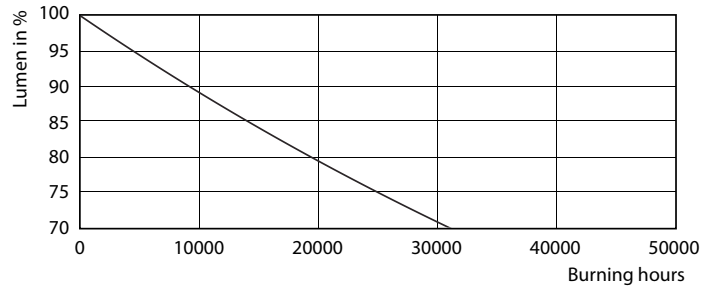

Product data

General Information		Warm-up time to 60% light (nom.)		0.5 s
Cap base	G5 [G5]	Power factor (nom.)	0.92	
EU RoHS compliant	Yes	Voltage (Nom)	100–240 V	
Nominal lifetime (nom.)	30000 h	Temperature		
Switching cycle	50,000X	T-ambient (max.)	45 °C	
Light Technical		T-ambient (min.)	-20 °C	
Colour Code	830 [CCT of 3,000 K]	T storage (max.)	65 °C	
Technical Beam Angle (Nom)	200 °	T storage (min.)	-40 °C	
Lamp Luminous Flux 25°C EL (Nom)	2000 lm	T-Case maximum (nom.)	70 °C	
Colour Designation	White (WH)	Controls and Dimming		
Colour Temperature, horizontal (Nom)	3000 K	Dimmable	No	
Lamp Luminous Efficacy EM (Nom)	125.00 lm/W	Mechanical and Housing		
Colour consistency	<6	Product length	1200 mm	
Colour Rendering Index, horiz (Nom)	80	Bulb shape	Tube, double-ended	
LLMF at end of nominal lifetime (nom.)	70 %	Approval and Application		
Operating and Electrical		Energy-saving product	Yes	
Input frequency	50 to 60 Hz	Approval marks	CE marking RoHS compliance KEMA Keur certificate	
Power (Rated) (Nom)	16 W			
Lamp current (max.)	177 mA			
Lamp current (min.)	77 mA			
Starting time (nom.)	0.5 s			

Photometric data

ESSENTIAL LEDtube 16W G5 830 APR

ESSENTIAL LEDtube 16W G5 830 APR

ESSENTIAL LEDtube 16W G5 830 APR

Essential LEDtube

Lifetime

ESSENTIAL LEDtube 8-16W G5 830-865 APR

ESSENTIAL LEDtube 8-16W G5 830-865 APR