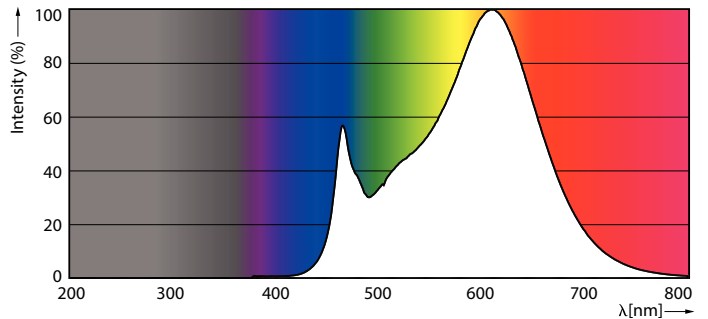

ESSENTIAL LEDtube 16W G5 830 APR