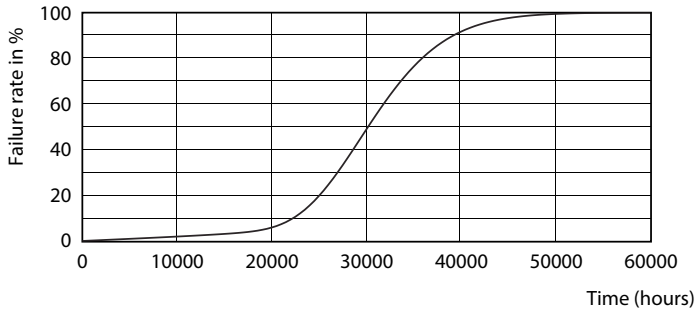

Product data

General Information		Warm-up time to 60% light (nom.)		0.5 s
Cap base	G5 [G5]	Power factor (nom.)	0.92	
EU RoHS compliant	Yes	Voltage (Nom)	100–240 V	
Nominal lifetime (nom.)	30000 h	Temperature		
Switching cycle	50,000X	T-ambient (max.)	45 °C	
Light Technical		T-ambient (min.)	-20 °C	
Colour Code	830 [CCT of 3,000 K]	T storage (max.)	65 °C	
Technical Beam Angle (Nom)	200 °	T storage (min.)	-40 °C	
Lamp Luminous Flux 25°C EL (Nom)	2000 lm	T-Case maximum (nom.)	70 °C	
Colour Designation	White (WH)	Controls and Dimming		
Colour Temperature, horizontal (Nom)	3000 K	Dimmable	No	
Lamp Luminous Efficacy EM (Nom)	125.00 lm/W	Mechanical and Housing		
Colour consistency	<6	Product length	1200 mm	
Colour Rendering Index, horiz (Nom)	80	Bulb shape	Tube, double-ended	
LLMF at end of nominal lifetime (nom.)	70 %	Approval and Application		
Operating and Electrical		Energy-saving product	Yes	
Input frequency	50 to 60 Hz	Approval marks	CE marking RoHS compliance KEMA Keur certificate	
Power (Rated) (Nom)	16 W			
Lamp current (max.)	177 mA			
Lamp current (min.)	77 mA			
Starting time (nom.)	0.5 s			

Photometric data

ESSENTIAL LEDtube 16W G5 830 APR

ESSENTIAL LEDtube 16W G5 830 APR

ESSENTIAL LEDtube 16W G5 830 APR

Essential LEDtube

Lifetime

ESSENTIAL LEDtube 8-16W G5 830-865 APR

ESSENTIAL LEDtube 8-16W G5 830-865 APR