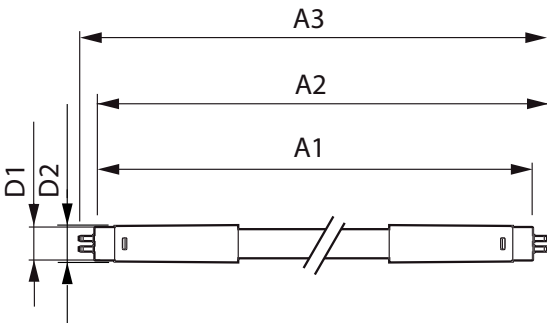

Product data

General Information		Warm-up time to 60% light (nom.)		0.5 s
Cap base	G5 [G5]	Power factor (nom.)	0.92	
EU RoHS compliant	Yes	Voltage (Nom)	100–240 V	
Nominal lifetime (nom.)	30000 h	Temperature		
Switching cycle	50,000X	T-ambient (max.)	45 °C	
Light Technical		T-ambient (min.)	-20 °C	
Colour Code	830 [CCT of 3,000 K]	T storage (max.)	65 °C	
Technical Beam Angle (Nom)	200 °	T storage (min.)	-40 °C	
Lamp Luminous Flux 25°C EL (Nom)	2000 lm	T-Case maximum (nom.)	70 °C	
Colour Designation	White (WH)	Controls and Dimming		
Colour Temperature, horizontal (Nom)	3000 K	Dimmable	No	
Lamp Luminous Efficacy EM (Nom)	125.00 lm/W	Mechanical and Housing		
Colour consistency	<6	Product length	1200 mm	
Colour Rendering Index, horiz (Nom)	80	Bulb shape	Tube, double-ended	
LLMF at end of nominal lifetime (nom.)	70 %	Approval and Application		
Operating and Electrical		Energy-saving product	Yes	
Input frequency	50 to 60 Hz	Approval marks	CE marking RoHS compliance KEMA Keur certificate	
Power (Rated) (Nom)	16 W			
Lamp current (max.)	177 mA			
Lamp current (min.)	77 mA			
Starting time (nom.)	0.5 s			

Essential LEDtube

Energy consumption kWh/1,000 hours 16 kWh

Product Data

Full product code	871869673202100
Order product name	CorePro LEDtube 1200mm 16W830 G5 I APR
EAN/UPC – product	8718696732021
Order code	929001380908

SAP numerator – quantity per pack	1
Numerator – packs per outer box	20
SAP material	929001380908
SAP net weight (piece)	0.162 kg

Dimensional drawing

TLED 1200mm 100-240V 16-28W 3000K

Product	D1	D2	A1	A2	A3
CorePro LEDtube 1200mm 16W830 G5 I APR	15.8 mm	19 mm	1149 mm	1156.1 mm	1163.2 mm