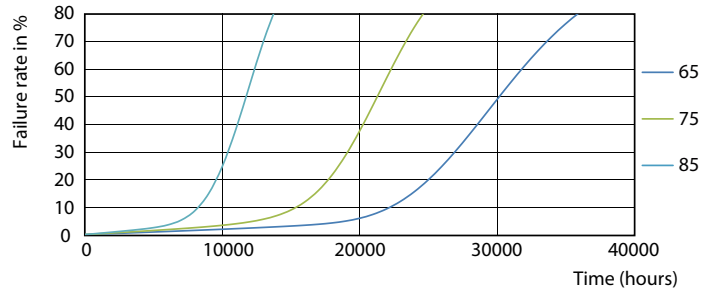

Product data

General Information		Warm-up time to 60% light (nom.)		0.5 s
Cap base	G5 [G5]	Power factor (nom.)	0.92	
EU RoHS compliant	Yes	Voltage (Nom)	100–240 V	
Nominal lifetime (nom.)	30000 h	Temperature		
Switching cycle	50,000X	T-ambient (max.)	45 °C	
Light Technical		T-ambient (min.)	-20 °C	
Colour Code	830 [CCT of 3,000 K]	T storage (max.)	65 °C	
Technical Beam Angle (Nom)	200 °	T storage (min.)	-40 °C	
Lamp Luminous Flux 25°C EL (Nom)	2000 lm	T-Case maximum (nom.)	70 °C	
Colour Designation	White (WH)	Controls and Dimming		
Colour Temperature, horizontal (Nom)	3000 K	Dimmable	No	
Lamp Luminous Efficacy EM (Nom)	125.00 lm/W	Mechanical and Housing		
Colour consistency	<6	Product length	1200 mm	
Colour Rendering Index, horiz (Nom)	80	Bulb shape	Tube, double-ended	
LLMF at end of nominal lifetime (nom.)	70 %	Approval and Application		
Operating and Electrical		Energy-saving product	Yes	
Input frequency	50 to 60 Hz	Approval marks	CE marking RoHS compliance KEMA Keur certificate	
Power (Rated) (Nom)	16 W			
Lamp current (max.)	177 mA			
Lamp current (min.)	77 mA			
Starting time (nom.)	0.5 s			

Photometric data

ESSENTIAL LEDtube 16W G5 830 APR

ESSENTIAL LEDtube 16W G5 830 APR

ESSENTIAL LEDtube 16W G5 830 APR

Essential LEDtube

Lifetime

ESSENTIAL LEDtube 8-16W G5 830-865 APR

ESSENTIAL LEDtube 8-16W G5 830-865 APR