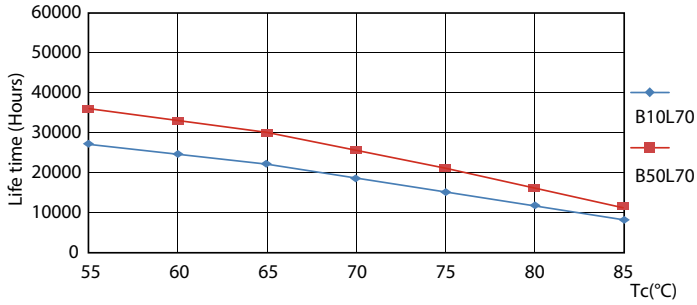

Product data

General Information		Warm-up time to 60% light (nom.)		0.5 s
Cap base	G5 [G5]	Power factor (nom.)	0.92	
EU RoHS compliant	Yes	Voltage (Nom)	100–240 V	
Nominal lifetime (nom.)	30000 h	Temperature		
Switching cycle	50,000X	T-ambient (max.)	45 °C	
Light Technical		T-ambient (min.)	-20 °C	
Colour Code	830 [CCT of 3,000 K]	T storage (max.)	65 °C	
Technical Beam Angle (Nom)	200 °	T storage (min.)	-40 °C	
Lamp Luminous Flux 25°C EL (Nom)	2000 lm	T-Case maximum (nom.)	70 °C	
Colour Designation	White (WH)	Controls and Dimming		
Colour Temperature, horizontal (Nom)	3000 K	Dimmable	No	
Lamp Luminous Efficacy EM (Nom)	125.00 lm/W	Mechanical and Housing		
Colour consistency	<6	Product length	1200 mm	
Colour Rendering Index, horiz (Nom)	80	Bulb shape	Tube, double-ended	
LLMF at end of nominal lifetime (nom.)	70 %	Approval and Application		
Operating and Electrical		Energy-saving product	Yes	
Input frequency	50 to 60 Hz	Approval marks	CE marking RoHS compliance KEMA Keur certificate	
Power (Rated) (Nom)	16 W			
Lamp current (max.)	177 mA			
Lamp current (min.)	77 mA			
Starting time (nom.)	0.5 s			

Photometric data

ESSENTIAL LEDtube 16W G5 830 APR

ESSENTIAL LEDtube 16W G5 830 APR

ESSENTIAL LEDtube 16W G5 830 APR

Essential LEDtube

Lifetime

ESSENTIAL LEDtube 8-16W G5 830-865 APR

ESSENTIAL LEDtube 8-16W G5 830-865 APR