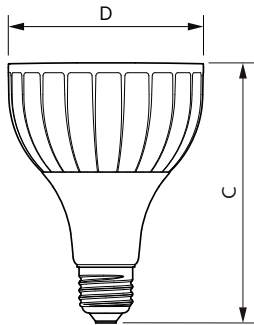

General Information	
Cap-Base	E27 [E27]
Nominal lifetime	25,000 hour(s)
Switching Cycle	50,000
Lighting Technology	LED

Light Technical	
Color Code	827 [CCT of 2700K]
Beam Angle (Nom)	30 degree(s)

Luminous Flux	4,300 lumen
Luminous Intensity (Nom)	13,000 cd
Color Designation	Warm White (WW)
Correlated Color Temperature (Nom)	2700 K
Luminous Efficacy (rated) (Nom)	107.00 lm/W
Color Consistency	<6
Color rendering index (CRI)	82
LLMF At End Of Nominal Lifetime (Nom)	70 %

Temperature	
T-Case Maximum (Nom)	90 °C

Controls and Dimming	
Dimmable	No

Mechanical and Housing	
Bulb Shape	PAR30L [PAR 3.75 inch/95mm Long]

Approval and Application	
Suitable For Accent Lighting	Yes

## Dimensional drawing

Product	D	C
Master LED PAR30L 40W 30D 827	95.5 mm	129 mm