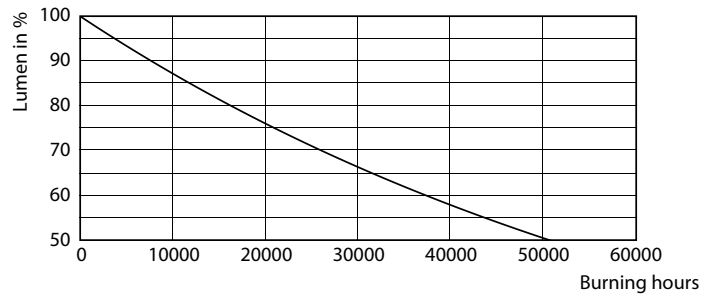

MASTER LEDspot PAR High Lumen

Lifetime

Life Expectancy Diagram - Master LED PAR30L 40W 30D 827

Lumen Maintenance Diagram - Master LED PAR30L 40W 30D 827