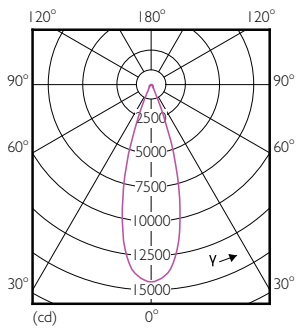

Photometric data

Spectral Power Distribution Colour - Master LED PAR30L 40W 30D 827