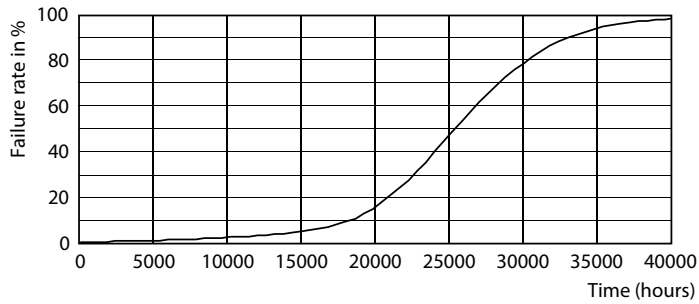

MASTER LEDspot PAR High Lumen

Lifetime

Life Expectancy Diagram - Master LED PAR30L 40W 30D 827

Lumen Maintenance Diagram - Master LED PAR30L 40W 30D 827