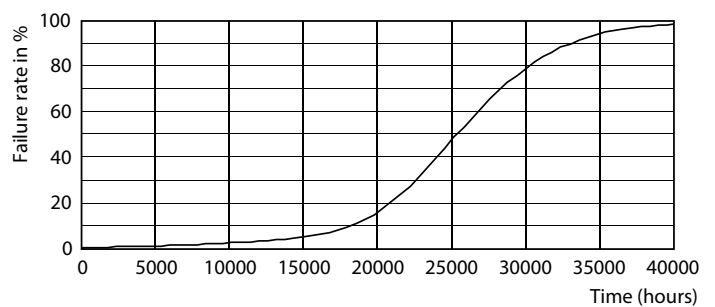

Life Expectancy Diagram - Master LED PAR30L 40W 15D 840