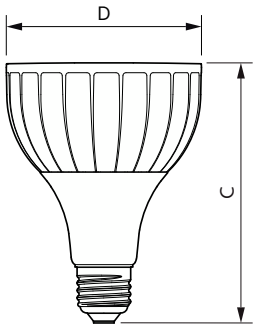

General Information	
Cap-Base	E27 [E27]
Nominal lifetime	25,000 hour(s)
Switching Cycle	50,000
Lighting Technology	LED

Light Technical	
Color Code	840 [CCT of 4000K]
Beam Angle (Nom)	15 degree(s)

Luminous Flux	
Luminous Flux	4,200 lumen
Luminous Intensity (Nom)	42,000 cd
Color Designation	Cool White (CW)
Correlated Color Temperature (Nom)	4000 K
Luminous Efficacy (rated) (Nom)	105.00 lm/W
Color Consistency	<6
Color rendering index (CRI)	82
LLMF At End Of Nominal Lifetime (Nom)	70 %

Temperature	
T-Case Maximum (Nom)	90 °C

Controls and Dimming	
Dimmable	No

Mechanical and Housing	
Bulb Shape	PAR30L [PAR 3.75 inch/95mm Long]

Approval and Application	
Suitable For Accent Lighting	Yes

MASTER LEDspot PAR High Lumen

Dimensional drawing

Product	D	C
Master LED PAR30L 40W 15D 840	95.5 mm	129 mm

Photometric data

Light Distribution Diagram - Master LED PAR30L 40W 15D 840

Spectral Power Distribution Colour - Master LED PAR30L 40W 15D 840