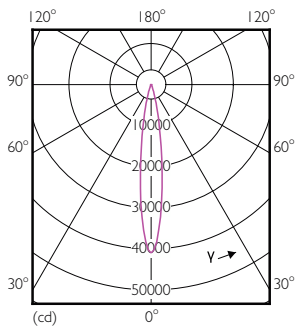

General Information	
Cap-Base	E27 [E27]
Nominal lifetime	25,000 hour(s)
Switching Cycle	50,000
Lighting Technology	LED

Light Technical	
Color Code	840 [CCT of 4000K]
Beam Angle (Nom)	15 degree(s)

Luminous Flux	
Luminous Flux	4,200 lumen
Luminous Intensity (Nom)	42,000 cd
Color Designation	Cool White (CW)
Correlated Color Temperature (Nom)	4000 K
Luminous Efficacy (rated) (Nom)	105.00 lm/W
Color Consistency	<6
Color rendering index (CRI)	82
LLMF At End Of Nominal Lifetime (Nom)	70 %

Dimensional drawing

Product	D	C
Master LED PAR30L 40W 15D 840	95.5 mm	129 mm

Photometric data

Light Distribution Diagram - Master LED PAR30L 40W 15D 840

Spectral Power Distribution Colour - Master LED PAR30L 40W 15D 840