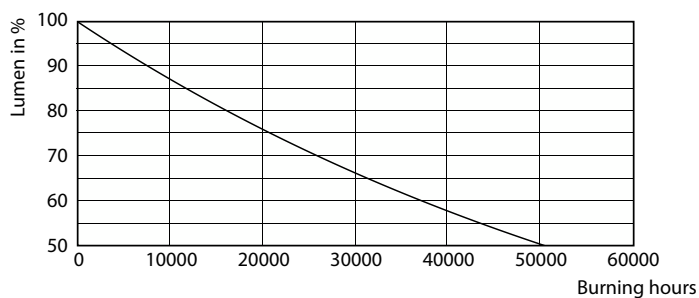

Lifetime

Lumen Maintenance Diagram - Master LED PAR30L 40W 15D 840