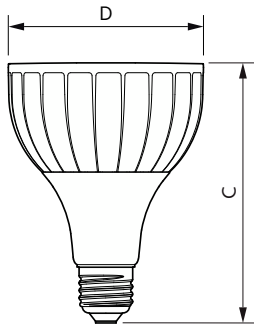

MASTER LEDspot PAR High Lumen

EU RoHS compliant	Yes
Product Data	
Full product code	871869673138300
Order product name	Master LED PAR30L 32W 15D 830
Order code	929001354308
Numerator - Quantity Per Pack	1

Numerator - Packs per outer box	6
Material number (12NC)	929001354308
Full product name	Master LED PAR30L 32W 15D 830
EAN/UPC - Case	8718696731390

Dimensional drawing

Product	D	C
Master LED PAR30L 32W 15D 830	95.5 mm	129 mm