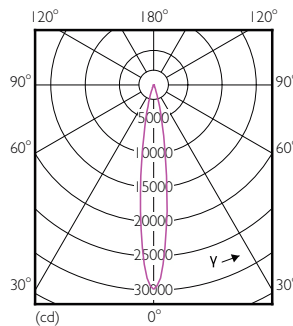

Light Distribution Diagram - Master LED PAR30L 32W 15D 830