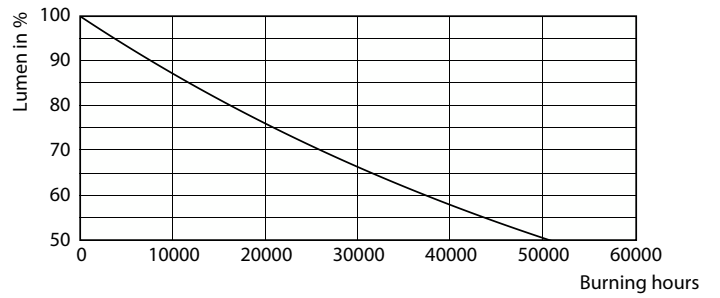

MASTER LEDspot PAR High Lumen

Lifetime

Life Expectancy Diagram - Master LED PAR30L 32W 15D 830

Lumen Maintenance Diagram - Master LED PAR30L 32W 15D 830