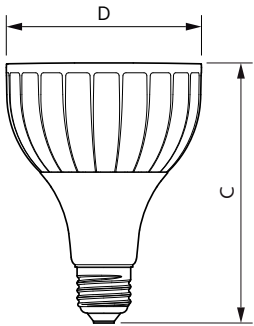

Product data

General Information	
Cap base	E27 [E27]
EU RoHS compliant	Yes
Nominal lifetime (nom.)	25000 h
Switching cycle	50,000X
Technical type	20-35W
Light Technical	
Colour Code	830 [CCT of 3,000 K]
Technical Beam Angle (Nom)	30 °
Lamp Luminous Flux 25°C EL (Nom)	1800 lm
Luminous intensity (nom.)	5400 cd
Colour Designation	White (WH)
Colour Temperature, horizontal (Nom)	3000 K
Lamp Luminous Efficacy EM (Nom)	90.00 lm/W
Colour consistency	<6
Colour Rendering Index,horiz (Nom)	82
LLMF at end of nominal lifetime (nom.)	70 %

Order code	929001354008
SAP numerator – quantity per pack	1
Numerator – packs per outer box	6
SAP material	929001354008
SAP net weight (piece)	0.410 kg

Dimensional drawing

PAR30L 220-240V 20-35W 1800lm 3KK E27 ND

Product	D	C
Master LED PAR30L 20W 30D 830	95.5 mm	129 mm

Photometric data

LEDspot MAS 20W E27 PAR30L 830 15D ND

LEDspot MAS 20W E27 PAR30L 830 30D ND

LEDspot MAS 20W E27 PAR30L 830 30D ND

MASTER LEDspot PAR High Lumen