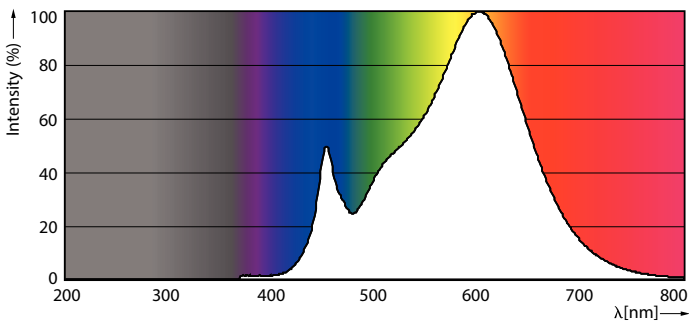

Photometric data

LEDspot MAS 20W E27 PAR30L 830 15D ND

LEDspot MAS 20W E27 PAR30L 830 30D ND