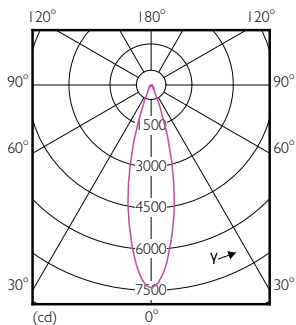

Product data

General Information	
Cap base	E27 [E27]
EU RoHS compliant	Yes
Nominal lifetime (nom.)	25000 h
Switching cycle	50,000X
Technical type	20-35W
Light Technical	
Colour Code	830 [CCT of 3,000 K]
Technical Beam Angle (Nom)	30 °
Lamp Luminous Flux 25°C EL (Nom)	1800 lm
Luminous intensity (nom.)	5400 cd
Colour Designation	White (WH)
Colour Temperature, horizontal (Nom)	3000 K
Lamp Luminous Efficacy EM (Nom)	90.00 lm/W
Colour consistency	<6
Colour Rendering Index,horiz (Nom)	82
LLMF at end of nominal lifetime (nom.)	70 %

Order code	929001354008
SAP numerator – quantity per pack	1
Numerator – packs per outer box	6
SAP material	929001354008
SAP net weight (piece)	0.410 kg

Dimensional drawing

PAR30L 220-240V 20-35W 1800lm 3KK E27 ND

Product	D	C
Master LED PAR30L 20W 30D 830	95.5 mm	129 mm

Photometric data

LEDspot MAS 20W E27 PAR30L 830 15D ND

LEDspot MAS 20W E27 PAR30L 830 30D ND

LEDspot MAS 20W E27 PAR30L 830 30D ND

MASTER LEDspot PAR High Lumen