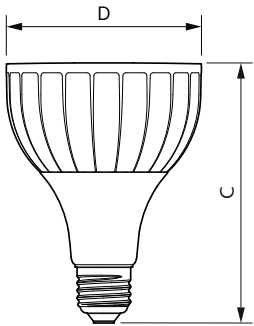

Product data

General Information	
Cap base	E27 [E27]
EU RoHS compliant	Yes
Nominal lifetime (nom.)	25000 h
Switching cycle	50,000X
Technical type	20-35W
Light Technical	
Colour Code	830 [CCT of 3,000 K]
Technical Beam Angle (Nom)	15 °
Lamp Luminous Flux 25°C EL (Nom)	1800 lm
Luminous intensity (nom.)	18000 cd
Colour Designation	White (WH)
Colour Temperature, horizontal (Nom)	3000 K
Lamp Luminous Efficacy EM (Nom)	90.00 lm/W
Colour consistency	<6
Colour Rendering Index,horiz (Nom)	82
LLMF at end of nominal lifetime (nom.)	70 %

Order code	929001353808
SAP numerator – quantity per pack	1
Numerator – packs per outer box	6
SAP material	929001353808
SAP net weight (piece)	0.410 kg

Dimensional drawing

PAR30L 220-240V 20-35W 1800lm 3KK E27 ND

Product	D	C
Master LED PAR30L 20W 15D 830	95.5 mm	129 mm

Photometric data

LEDspot MAS 20W E27 PAR30L 830 15D ND

LEDspot MAS 20W E27 PAR30L 830 15D ND

LEDspot MAS 20W E27 PAR30L 830 15D ND

MASTER LEDspot PAR High Lumen