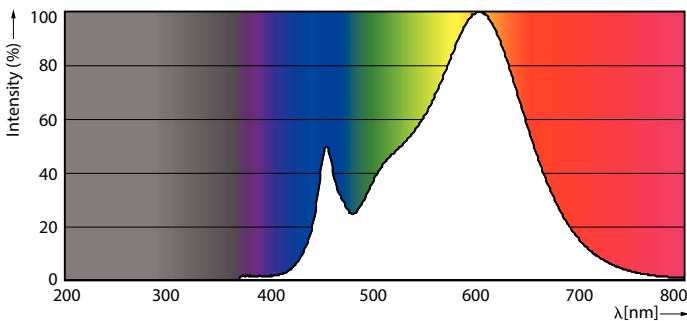

LEDspot MAS 20W E27 PAR30L 830 15D ND

LEDspot MAS 20W E27 PAR30L 830 15D ND