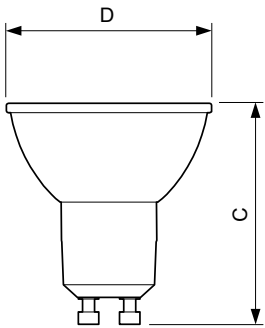

Product data

General Information	
Cap base	GU10 [GU10]
EU RoHS compliant	Yes
Nominal lifetime (nom.)	40000 h
Switching cycle	50,000X
Technical type	5.5-50W
	Narrow Cone
Light Technical	
Colour Code	940 [CCT of 4,000 K]
Technical Beam Angle (Nom)	36°
Lamp Luminous Flux 25°C EL (Nom)	400 lm
Luminous intensity (nom.)	800 cd
Colour Designation	Cool White (CW)
Colour Temperature, horizontal (Nom)	4000 K
Lamp Luminous Efficacy EM (Nom)	72.00 lm/W
Colour consistency	<3
Colour Rendering Index,horiz (Nom)	97

Dimensional drawing

GU10 230V5.5W-50W360lm40D 4000K GU10 Dim

Product	D	C
MASTER LED ExpertColor 5.5-50W GU10 940 36D	50 mm	54 mm

Photometric data

MASTER LEDspot ExpertColor MV 50W GU10 940 36D

MASTER LEDspot ExpertColor MV 50W GU10 940 36D