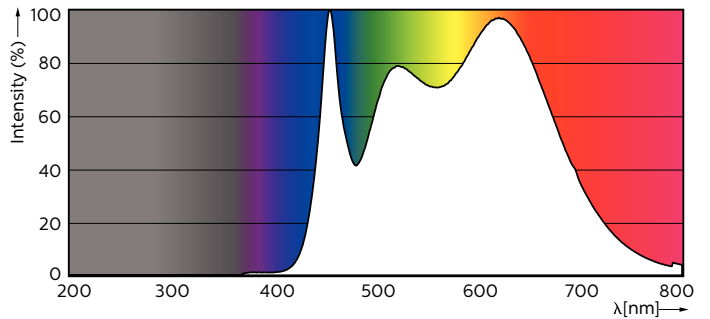

Product data

General Information	
Cap base	GU10 [GU10]
EU RoHS compliant	Yes
Nominal lifetime (nom.)	40000 h
Switching cycle	50,000X
Technical type	5.5-50W
	Narrow Cone
Light Technical	
Colour Code	940 [CCT of 4,000 K]
Technical Beam Angle (Nom)	36°
Lamp Luminous Flux 25°C EL (Nom)	400 lm
Luminous intensity (nom.)	800 cd
Colour Designation	Cool White (CW)
Colour Temperature, horizontal (Nom)	4000 K
Lamp Luminous Efficacy EM (Nom)	72.00 lm/W
Colour consistency	<3
Colour Rendering Index,horiz (Nom)	97

LLMF at end of nominal lifetime (nom.)	70 %
Luminous flux in 90° cone (rated)	400 lm
Operating and Electrical	
Input frequency	50 to 60 Hz
Power (Rated) (Nom)	5.5 W
Lamp current (nom.)	30 mA
Wattage equivalent	50 W
Starting time (nom.)	0.5 s
Warm-up time to 60% light (nom.)	0.5 s
Power factor (nom.)	0.8
Voltage (Nom)	220-240 V
Temperature	
T-Case maximum (nom.)	80 °C

Dimensional drawing

GU10 230V5.5W-50W360lm40D 4000K GU10 Dim

Product	D	C
MASTER LED ExpertColor 5.5-50W GU10 940 36D	50 mm	54 mm

Photometric data

MASTER LEDspot ExpertColor MV 50W GU10 940 36D

MASTER LEDspot ExpertColor MV 50W GU10 940 36D

MASTER LEDspot ExpertColor MV

Photometric data

MASTER LEDspot ExpertColor MV 50W GU10 940 36D

Lifetime

MASTER LEDspot ExpertColor MV 35W GU10 25D

MASTER LEDspot ExpertColor MV 35W GU10 25D