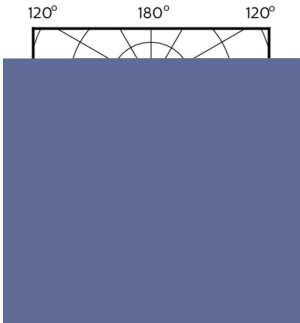

SAP numerator – quantity per pack 1

Numerator – packs per outer box 10

SAP material 929001347308

SAP net weight (piece) 0.038 kg

Dimensional drawing

GU10 230V5.5W-50W345lm40D 2700K GU10 Dim

Product	D	C
MASTER LED ExpertColor 5.5-50W GU10 927 36D	50 mm	54 mm

Photometric data

MASTER LEDspot ExpertColor MV 50W GU10 927 36D

MASTER LEDspot ExpertColor MV 50W GU10 927 36D

MASTER LEDspot ExpertColor MV

Photometric data

MASTER LEDspot ExpertColor MV 50W GU10 927 36D

Lifetime