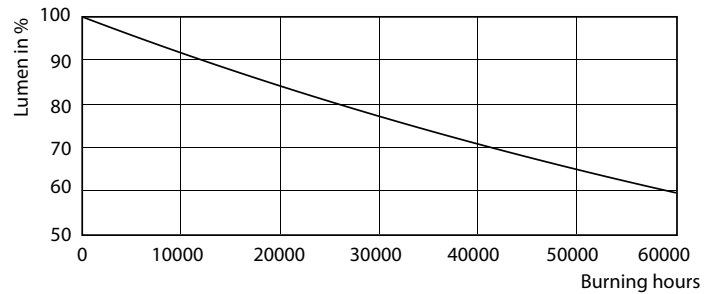

MASTER LEDspot ExpertColor MV 35W GU10 25D