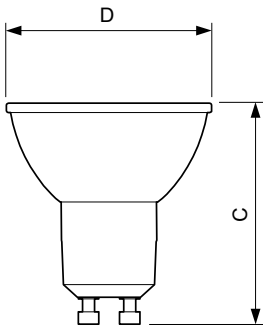

SAP numerator – quantity per pack 1

Numerator – packs per outer box 10

SAP material 929001347308

SAP net weight (piece) 0.038 kg

Dimensional drawing

GU10 230V5.5W-50W345lm40D 2700K GU10 Dim

Product	D	C
MASTER LED ExpertColor 5.5-50W GU10 927 36D	50 mm	54 mm