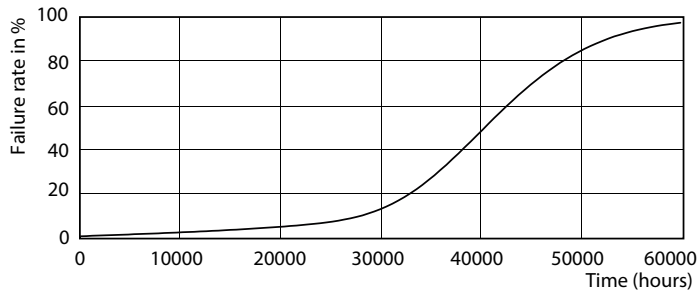

Product data

General Information	
Cap base	GU10 [GU10]
EU RoHS compliant	Yes
Nominal lifetime (nom.)	40000 h
Switching cycle	50,000X
Technical type	5.5-50W

Light Technical	
Colour Code	927
Technical Beam Angle (Nom)	36 °
Lamp Luminous Flux 25°C EL (Nom)	385 lm
Luminous intensity (nom.)	800 cd
Colour Designation	Warm white (WW)
Colour Temperature, horizontal (Nom)	2700 K
Lamp Luminous Efficacy EM (Nom)	70.00 lm/W
Colour consistency	<3
Colour Rendering Index,horiz (Nom)	97
LLMF at end of nominal lifetime (nom.)	70 %

Photometric data

MASTER LEDspot ExpertColor MV 50W GU10 927 36D

MASTER LEDspot ExpertColor MV 50W GU10 927 36D

MASTER LEDspot ExpertColor MV

Photometric data

MASTER LEDspot ExpertColor MV 50W GU10 927 36D

Lifetime