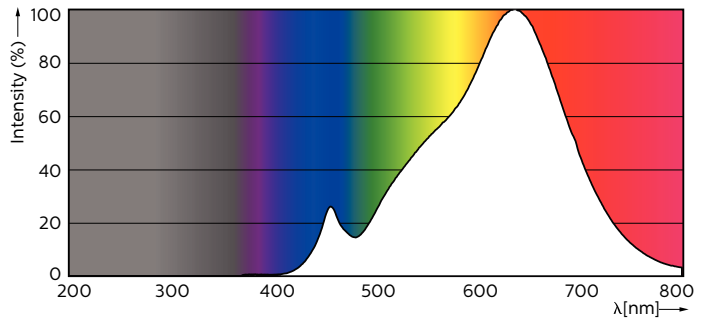

Product data

General Information	
Cap base	GU10 [GU10]
EU RoHS compliant	Yes
Nominal lifetime (nom.)	40000 h
Switching cycle	50,000X
Technical type	5.5-50W

Light Technical	
Colour Code	927
Technical Beam Angle (Nom)	36 °
Lamp Luminous Flux 25°C EL (Nom)	385 lm
Luminous intensity (nom.)	800 cd
Colour Designation	Warm white (WW)
Colour Temperature, horizontal (Nom)	2700 K
Lamp Luminous Efficacy EM (Nom)	70.00 lm/W
Colour consistency	<3
Colour Rendering Index,horiz (Nom)	97
LLMF at end of nominal lifetime (nom.)	70 %

Energy consumption kWh/1,000 hours 6 kWh

Product Data

Full product code 871869670733300

Order product name MASTER LED ExpertColor 5.5-50W GU10 927 36D

EAN/UPC – product 8718696707333

Order code 929001347308

Photometric data

MASTER LEDspot ExpertColor MV 50W GU10 927 36D

MASTER LEDspot ExpertColor MV 50W GU10 927 36D

MASTER LEDspot ExpertColor MV

Photometric data

MASTER LEDspot ExpertColor MV 50W GU10 927 36D

Lifetime