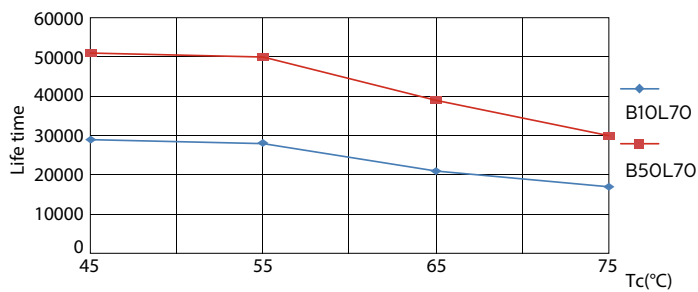

LEDtube 1500mm 36W G5 5600lm

LEDtube 1500mm 36W G5 5600lm

LEDtube 1200mm 26W G5 3900lm