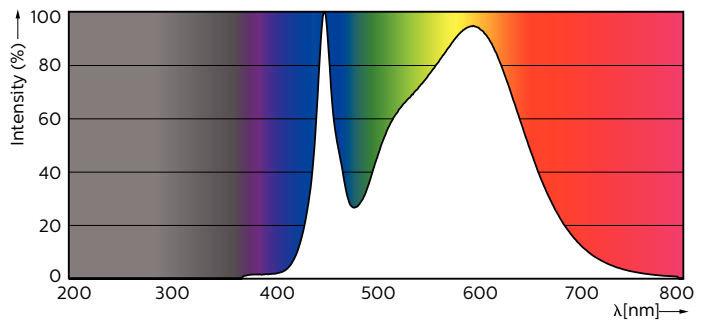

LEDtube 1500mm 36W G5 840 5600lm