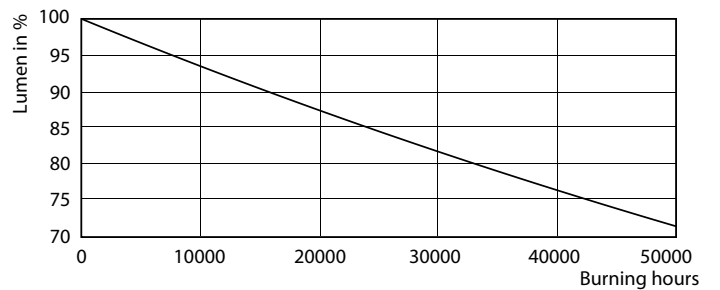

MASTER LEDtube InstantFit HF T5

Photometric data

Lifetime

LEDtube 1500mm 36W G5 5600lm

LEDtube 1200mm 26W G5 3900lm