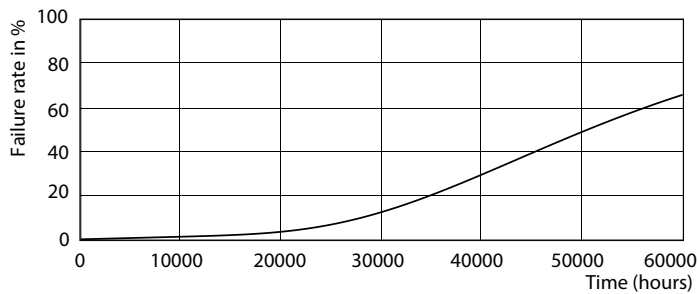

MASTER LEDtube InstantFit HF T5

Photometric data

Lifetime

LEDtube 1500mm 36W G5 5600lm

LEDtube 1200mm 26W G5 3900lm