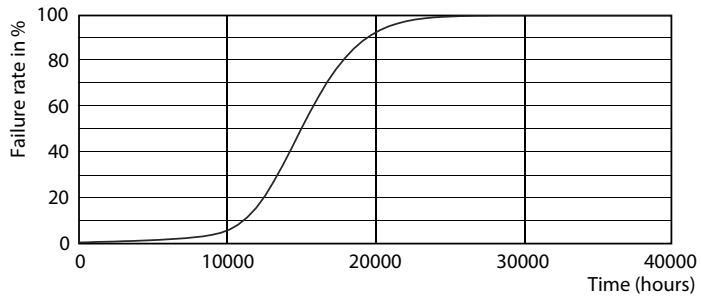

Product data

General Information	
Cap base	E27 [E27]
EU RoHS compliant	Yes
Nominal lifetime (nom.)	15000 h
Switching cycle	20,000X
Technical type	8-60W
Light Technical	
Colour Code	827 [CCT of 2,700 K]
Lamp Luminous Flux 25°C EL (Nom)	806 lm
Colour Designation	Warm white (WW)
Colour Temperature, horizontal (Nom)	2700 K
Lamp Luminous Efficacy EM (Nom)	100.00 lm/W
Colour consistency	<6
Colour Rendering Index,horiz (Nom)	80
LLMF at end of nominal lifetime (nom.)	70 %
Operating and Electrical	
Input frequency	50 to 60 Hz
Power (Rated) (Nom)	8 W

Photometric data

LEDbulb, Bulb A21 14W, 18W 2200-2700K

LEDbulb 60W E27 827 CL A60 D

LEDbulb 40W E27 827 CL A60 D

Classic filament LEDbulbs

Lifetime

LEDbulb 40W E27 827 CL A60 D

LEDbulb 40W E27 827 CL A60 D