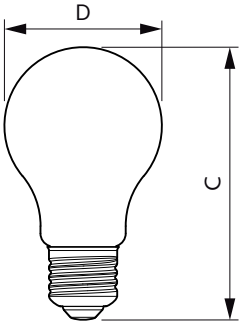

Product data

General Information	
Cap base	E27 [E27]
EU RoHS compliant	Yes
Nominal lifetime (nom.)	15000 h
Switching cycle	20,000X
Technical type	8-60W
Light Technical	
Colour Code	827 [CCT of 2,700 K]
Lamp Luminous Flux 25°C EL (Nom)	806 lm
Colour Designation	Warm white (WW)
Colour Temperature, horizontal (Nom)	2700 K
Lamp Luminous Efficacy EM (Nom)	100.00 lm/W
Colour consistency	<6
Colour Rendering Index,horiz (Nom)	80
LLMF at end of nominal lifetime (nom.)	70 %
Operating and Electrical	
Input frequency	50 to 60 Hz
Power (Rated) (Nom)	8 W

Lamp current (nom.)	52 mA
Wattage equivalent	60 W
Starting time (nom.)	0.5 s
Warm-up time to 60% light (nom.)	0.5 s
Power factor (nom.)	0.7
Voltage (Nom)	220-240 V
Temperature	
T-Case maximum (nom.)	55 °C
Controls and Dimming	
Dimmable	Yes
Mechanical and Housing	
Lamp Finish	Clear
Bulb shape	A60 [A 60mm]
Approval and Application	
Energy consumption kWh/1,000 hours	8 kWh

Numerator – packs per outer box	10
SAP material	929001331202
SAP net weight (piece)	0.030 kg

Dimensional drawing

Bulb A60 230V7.5-60W 806lm 2700K D Clear

Product	D	C
CLA LEDBulb D 8-60W A60 E27 827 CL	60 mm	104 mm