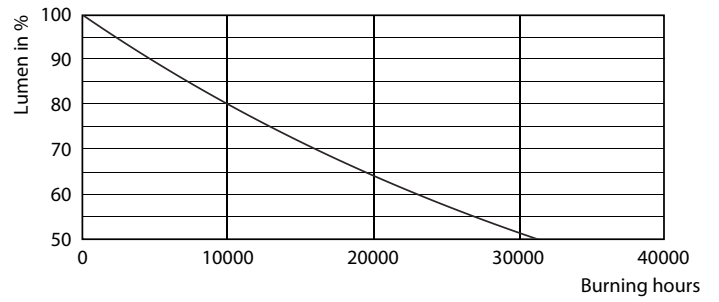

Product data

General Information	
Cap base	E27 [E27]
EU RoHS compliant	Yes
Nominal lifetime (nom.)	15000 h
Switching cycle	20,000X
Technical type	8-60W
Light Technical	
Colour Code	827 [CCT of 2,700 K]
Lamp Luminous Flux 25°C EL (Nom)	806 lm
Colour Designation	Warm white (WW)
Colour Temperature, horizontal (Nom)	2700 K
Lamp Luminous Efficacy EM (Nom)	100.00 lm/W
Colour consistency	<6
Colour Rendering Index,horiz (Nom)	80
LLMF at end of nominal lifetime (nom.)	70 %
Operating and Electrical	
Input frequency	50 to 60 Hz
Power (Rated) (Nom)	8 W

Photometric data

LEDbulb, Bulb A21 14W, 18W 2200-2700K

LEDbulb 60W E27 827 CL A60 D

LEDbulb 40W E27 827 CL A60 D

Classic filament LEDbulbs

Lifetime

LEDbulb 40W E27 827 CL A60 D

LEDbulb 40W E27 827 CL A60 D