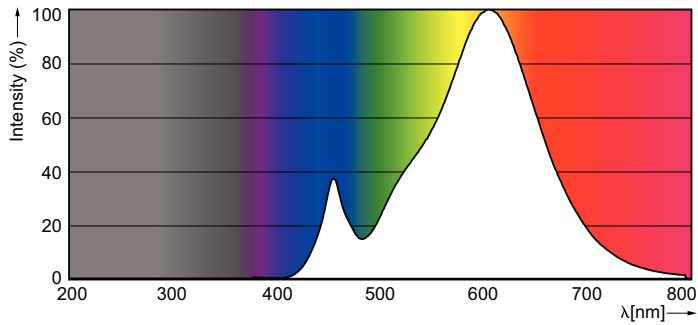

Classic filament LEDbulbs

Energy consumption kWh/1,000 hours	2 kWh
Product Data	
Full product code	871869657429400
Order product name	LEDClassic 2-25W BA35 E14 WW CL ND APR
EAN/UPC – product	8718696574294
Order code	929001238408

SAP numerator – quantity per pack	1
Numerator – packs per outer box	10
SAP material	929001238408
SAP net weight (piece)	0.014 kg

Dimensional drawing

Product	D	C
LEDClassic 2-25W BA35 E14 WW CL ND APR	35 mm	123 mm

LEDClassic 2-25W BA35 E14 WW CL ND APR

Photometric data