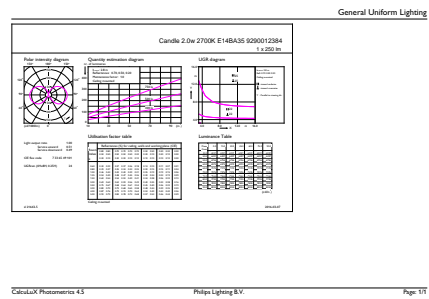

Classic filament LEDbulbs

Energy consumption kWh/1,000 hours	2 kWh
Product Data	
Full product code	871869657429400
Order product name	LEDClassic 2-25W BA35 E14 WW CL ND APR
EAN/UPC – product	8718696574294
Order code	929001238408

SAP numerator – quantity per pack	1
Numerator – packs per outer box	10
SAP material	929001238408
SAP net weight (piece)	0.014 kg

Dimensional drawing

Product	D	C
LEDClassic 2-25W BA35 E14 WW CL ND APR	35 mm	123 mm

LEDClassic 2-25W BA35 E14 WW CL ND APR

Photometric data