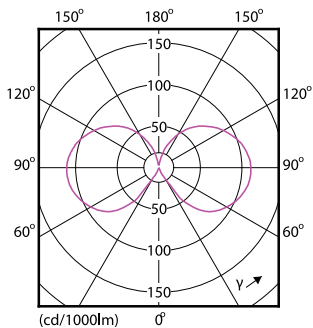

LED Lamps, Lightcolour /827 ND CL

Classic LEDCandle ND 2-25W BA35 827 CL

Classic LEDCandle ND 2-25W BA35 827 CL