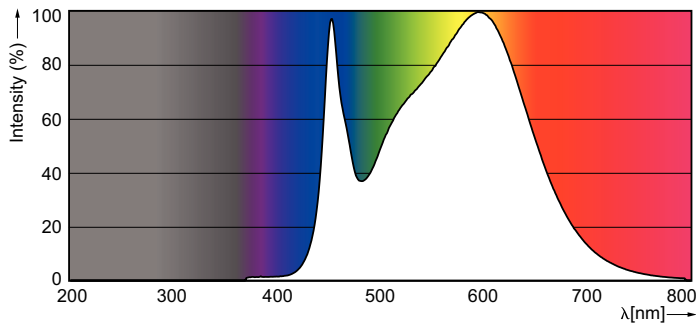

Essential LED tubes T5 Mains

Approval marks	RoHS compliance KEMA Keur certificate CE marking
Energy Consumption kWh/1000 h	15 kWh
Product Data	
Full product code	694793910875600
Order product name	MASTER LEDtube 1200mm 13W865 G5 I
EAN/UPC – product	6947939108756

Order code	929001131210
Numerator – quantity per pack	1
Numerator – packs per outer box	20
Material no. (12NC)	929001131210
Net weight (piece)	0.155 kg

Dimensional drawing

Product	D1	D2	A1	A2	A3
MASTER LEDtube 1200mm 13W865 G5 I	15.8 mm	21.0 mm	1148.0 mm	1155.0 mm	1162.0 mm

Photometric data