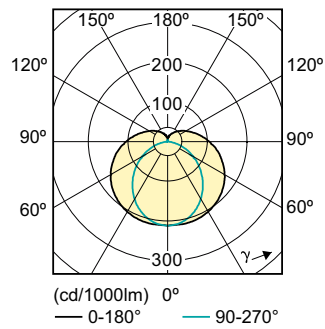

Product data

General Information	
Cap base	G5 [G5]
Nominal lifetime (nom.)	40000 h
Switching cycle	50000X
Light Technical	
Colour Code	865 [CCT of 6,500 K]
Technical Beam Angle (Nom)	160 °
Lamp Luminous Flux 25°C EL (Nom)	1600 lm
Colour Temperature, horizontal (Nom)	6500 K
Colour consistency	<6
Colour Rendering Index,horiz (Nom)	83
LLMF at end of nominal lifetime (nom.)	70 %
Operating and Electrical	
Input frequency	50 to 60 Hz
Power (Rated) (Nom)	13 W
Starting time (nom.)	0.5 s
Warm-up time to 60% light (nom.)	0.5 s
Power factor (nom.)	0.9

Order code	929001131210
Numerator – quantity per pack	1
Numerator – packs per outer box	20
Material no. (12NC)	929001131210
Net weight (piece)	0.155 kg

Dimensional drawing

TLED T5 1200mm 13W DC 400mA 33V 6500K

Product	D1	D2	A1	A2	A3
MASTER LEDtube 1200mm 13W865 G5 I	15.8 mm	21.0 mm	1148.0 mm	1155.0 mm	1162.0 mm

Photometric data

LED Lamps, LEDtubes, MASTER LEDtube 1200mm 13W 6500K G5 I

LED Lamps, LEDtubes, MASTER LEDtube 1200mm 13W 6500K G5 I