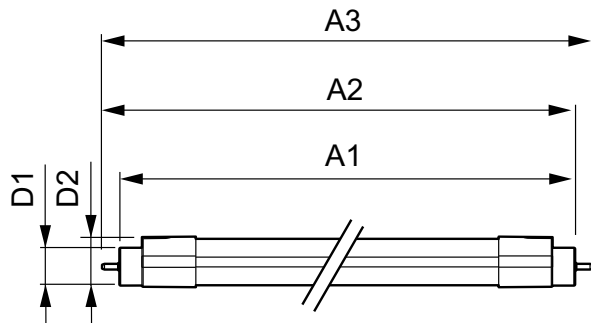

Product data

General Information	
Cap base	G5 [G5]
Nominal lifetime (nom.)	40000 h
Switching cycle	50000X
Light Technical	
Colour Code	865 [CCT of 6,500 K]
Technical Beam Angle (Nom)	160 °
Lamp Luminous Flux 25°C EL (Nom)	1600 lm
Colour Temperature, horizontal (Nom)	6500 K
Colour consistency	<6
Colour Rendering Index,horiz (Nom)	83
LLMF at end of nominal lifetime (nom.)	70 %
Operating and Electrical	
Input frequency	50 to 60 Hz
Power (Rated) (Nom)	13 W
Starting time (nom.)	0.5 s
Warm-up time to 60% light (nom.)	0.5 s
Power factor (nom.)	0.9

Voltage (Nom)	33 V
Temperature	
T ambient (max.)	45 °C
T ambient (min.)	-20 °C
T storage (max.)	65 °C
T storage (min.)	-40 °C
T-Case maximum (nom.)	50 °C
Controls and Dimming	
Dimmable	No
Mechanical and Housing	
Product length	1200 mm
Approval and Application	
Energy efficiency label (EEL)	A+
Energy-saving product	Yes
Suitable for accent lighting	No

Essential LED tubes T5 Mains

Approval marks	RoHS compliance KEMA Keur certificate CE marking
Energy Consumption kWh/1000 h	15 kWh
Product Data	
Full product code	694793910875600
Order product name	MASTER LEDtube 1200mm 13W865 G5 I
EAN/UPC – product	6947939108756

Order code	929001131210
Numerator – quantity per pack	1
Numerator – packs per outer box	20
Material no. (12NC)	929001131210
Net weight (piece)	0.155 kg

Dimensional drawing

TLED T5 1200mm 13W DC 400mA 33V 6500K