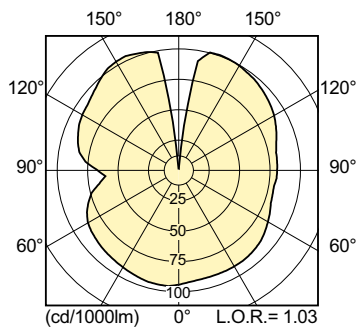

Product data

General Information	
Cap base	E40 [E40]
Burning Position	UNIVERSAL [Any/Universal]
Life to 10% failures (nom.)	9000 h
Life to 20% failures (nom.)	12000 h
Life to 50% failures (nom.)	18000 h
Light Technical	
Colour Code	940 [CCT of 4,000 K]
Lamp Luminous Flux (Nom)	26500 lm
Colour Designation	Cool White (CW)
Chromaticity coordinate X (nom.)	377
Chromaticity coordinate Y (nom.)	372
Colour Temperature, horizontal (Nom)	4000 K
Lamp Luminous Efficacy EM (Nom)	106 lm/W
Colour Rendering Index, horiz (Nom)	90

MASTER CityWhite CDO-TT

Approval and Application

Energy efficiency label (EEL)	A+
Mercury (Hg) content (nom.)	19.5 mg
Energy consumption kWh/1,000 hours	275 kWh

Luminaire Design Requirements

Bulb temperature (max.)	450 °C
Cap-base temperature (max.)	250 °C

Product Data

Full product code	871829120348300
-------------------	-----------------

Order product name	MASTER CityWhite CDO-TT Plus 250W/940 E40
EAN/UPC – product	8718291203483
Order code	928487500191
SAP numerator – quantity per pack	1
Numerator – packs per outer box	12
SAP material	928487500191
SAP net weight (piece)	0.160 kg
ILCOS code	MT-250/940-H-E40-48/260

Dimensional drawing

CDO-TT Plus 250W/940 E40

Product	D (max)	O	L	C (max)
MASTER CityWhite CDO-TT Plus 250W/940 E40	47 mm	12.30 mm	158 mm	255 mm

Photometric data

LDLD_CDO-TT_0004-Light distribution diagram