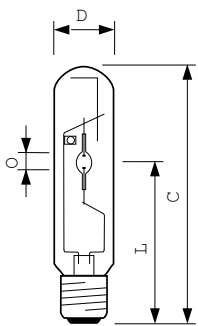

MASTER CityWhite CDO-TT

MASTER CityWhite CDO-TT Plus 250W/940 E40

Ceramic metal halide lamp with clear tubular outer bulb shape, used in outdoor offering pleasant white light

Warnings and Safety

- Use only in totally enclosed luminaire, even during testing (IEC61167, IEC 62035, IEC60598)
- The luminaire must be able to contain hot lamp parts if the lamp ruptures
- Lamps may use electronic or electromagnetic control gear
- Control gear must include end-of-life protection (IEC61167, IEC 62035)

Product data

General Information	
Cap base	E40 [E40]
Burning Position	UNIVERSAL [Any/Universal]
Life to 10% failures (nom.)	9000 h
Life to 20% failures (nom.)	12000 h
Life to 50% failures (nom.)	18000 h
Light Technical	
Colour Code	940 [CCT of 4,000 K]
Lamp Luminous Flux (Nom)	26500 lm
Colour Designation	Cool White (CW)
Chromaticity coordinate X (nom.)	377
Chromaticity coordinate Y (nom.)	372
Colour Temperature, horizontal (Nom)	4000 K
Lamp Luminous Efficacy EM (Nom)	106 lm/W
Colour Rendering Index, horiz (Nom)	90

Dimensional drawing

CDO-TT Plus 250W/940 E40

Product	D (max)	O	L	C (max)
MASTER CityWhite CDO-TT Plus 250W/940 E40	47 mm	12.30 mm	158 mm	255 mm

Photometric data

LDLD_CDO-TT_0004-Light distribution diagram