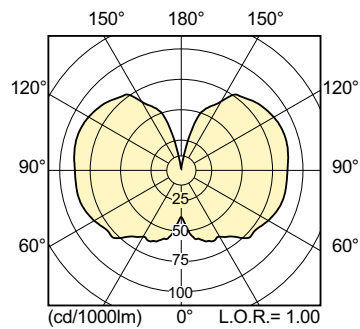

Product data

General Information	
Cap base	E40 [E40]
Burning Position	UNIVERSAL [Any/Universal]
Life to 10% failures (nom.)	9000 h
Life to 20% failures (nom.)	12000 h
Life to 50% failures (nom.)	18000 h
Light Technical	
Colour Code	940 [CCT of 4,000 K]
Lamp Luminous Flux (Nom)	26500 lm
Colour Designation	Cool White (CW)
Chromaticity coordinate X (nom.)	377
Chromaticity coordinate Y (nom.)	372
Colour Temperature, horizontal (Nom)	4000 K
Lamp Luminous Efficacy EM (Nom)	106 lm/W
Colour Rendering Index, horiz (Nom)	90

Dimensional drawing

CDO-TT Plus 250W/940 E40

Product	D (max)	O	L	C (max)
MASTER CityWhite CDO-TT Plus 250W/940 E40	47 mm	12.30 mm	158 mm	255 mm

Photometric data

LDLD_CDO-TT_0004-Light distribution diagram