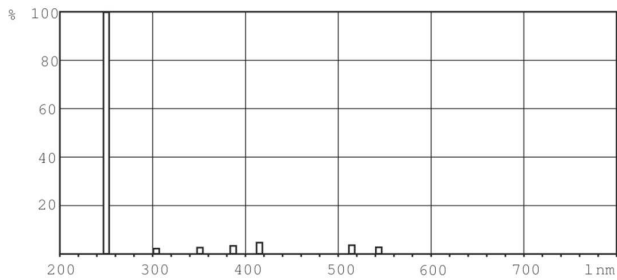

Product data

General Information		Voltage (Nom)	
Cap base	G5 [G5]	45 V	
Main application	Disinfection	Mechanical and Housing	
Useful life (nom.)	11000 h	Cap-base information	2 Pins (2P)
System description	na [-]	Approval and Application	
Light Technical		Mercury (Hg) content (nom.)	4.4 mg
Colour Code	TUV	UV	
Colour Designation	- [Not Specified]	UV-C Radiation	6.0 W
Depreciation at useful lifetime	0.2 %	Product Data	
Operating and Electrical		Full product code	872790081385200
Power (Rated) (Nom)	20.25 W	Order product name	TUV 20W FAM/10X25CC
Lamp current (nom.)	0.450 A		

TUV TL Mini

EAN/UPC – product	8727900813852
Order code	928003404013
SAP numerator – quantity per pack	1
Numerator – packs per outer box	250

SAP material	928003404013
SAP net weight (piece)	29.900 g

Dimensional drawing

TUV 20W

Product	D (max)	B (max)	B (min)	C (max)	A (max)
TUV 20W FAM/10X25CC	16 mm	405.1 mm	402.7 mm	412.2 mm	398 mm

Photometric data

XDPB_XUTUV-Spectral power distribution B/W

XDPO_XUTUV-Spectral power distribution Colour