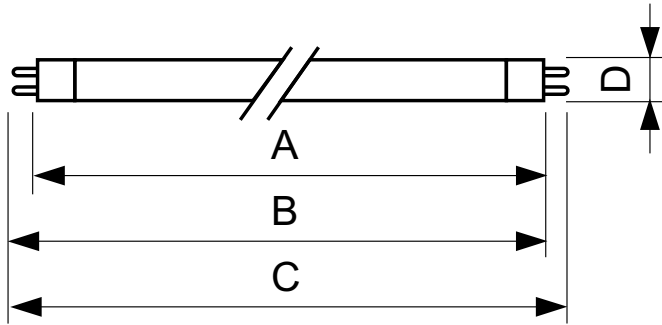

TUV TL Mini

TUV 20W FAM/10X25CC

TUV TL Mini lamps are slim double-ended UVC (germicidal) lamps used in residential water and air disinfection units. The small 16 mm diameter of the lamp allows for a small system design and design flexibility. TUV TL Mini lamps offer constant UV output over their complete lifetime, for maximum security of disinfection and high system efficacy.

Product data

General Information		Voltage (Nom)	
Cap base	G5 [G5]	45 V	
Main application	Disinfection	Mechanical and Housing	
Useful life (nom.)	11000 h	Cap-base information	2 Pins (2P)
System description	na [-]	Approval and Application	
Light Technical		Mercury (Hg) content (nom.)	4.4 mg
Colour Code	TUV	UV	
Colour Designation	- [Not Specified]	UV-C Radiation	6.0 W
Depreciation at useful lifetime	0.2 %	Product Data	
Operating and Electrical		Full product code	872790081385200
Power (Rated) (Nom)	20.25 W	Order product name	TUV 20W FAM/10X25CC
Lamp current (nom.)	0.450 A		

TUV TL Mini

EAN/UPC – product	8727900813852
Order code	928003404013
SAP numerator – quantity per pack	1
Numerator – packs per outer box	250

SAP material	928003404013
SAP net weight (piece)	29.900 g

Dimensional drawing

TUV 20W

Product	D (max)	B (max)	B (min)	C (max)	A (max)
TUV 20W FAM/10X25CC	16 mm	405.1 mm	402.7 mm	412.2 mm	398 mm

Photometric data

XDPB_XUTUV-Spectral power distribution B/W

XDPO_XUTUV-Spectral power distribution Colour