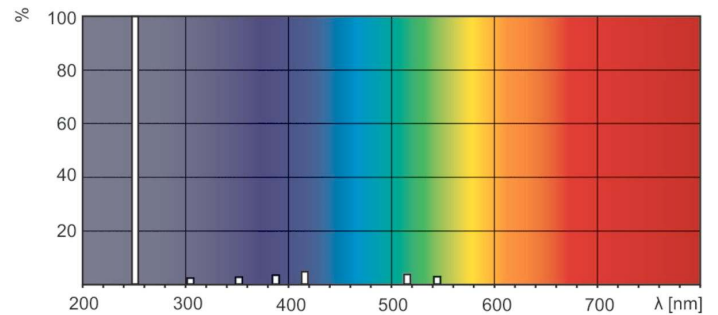

Product data

General Information		Voltage (Nom)	
Cap base	G5 [G5]	45 V	
Main application	Disinfection	Mechanical and Housing	
Useful life (nom.)	11000 h	Cap-base information	2 Pins (2P)
System description	na [-]	Approval and Application	
Light Technical		Mercury (Hg) content (nom.)	4.4 mg
Colour Code	TUV	UV	
Colour Designation	- [Not Specified]	UV-C Radiation	6.0 W
Depreciation at useful lifetime	0.2 %	Product Data	
Operating and Electrical		Full product code	872790081385200
Power (Rated) (Nom)	20.25 W	Order product name	TUV 20W FAM/10X25CC
Lamp current (nom.)	0.450 A		

TUV 20W

Product	D (max)	B (max)	B (min)	C (max)	A (max)
TUV 20W FAM/10X25CC	16 mm	405.1 mm	402.7 mm	412.2 mm	398 mm

Photometric data

XDPB_XUTUV-Spectral power distribution B/W

XDPO_XUTUV-Spectral power distribution Colour