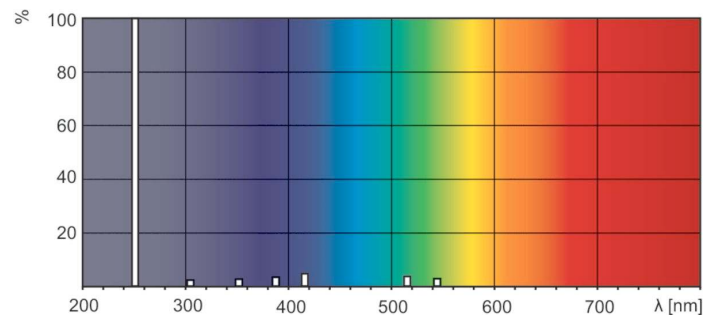

Product data

General information		Voltage (Nom)	
Cap base	G5 [G5]	42 V	
Main application	Disinfection	Mechanical and housing	
Useful life (nom.)	9000 h	Cap-base information	2 Pins (2P)
System description	na [-]	Bulb shape	T16
Light technical		Approval and application	
Colour Code	TUV	Mercury (Hg) content (nom.)	4.4 mg
Colour Designation	- [Not Specified]	UV	
Depreciation at useful lifetime	20 %	UV-C Radiation	1.75 W
Operating and electrical		Product data	
Power (Rated) (Nom)	6 W	Full product code	871150062364527
Lamp current (nom.)	0.16 A		

Dimensional drawing

TUV 6W FAM/10X25BOX

Product	D	C
TUV 6W FAM/10X25BOX	16 mm	226.3 mm

Photometric data

XDPB_XUTUV-Spectral power distribution B/W

XDPO_XUTUV-Spectral power distribution Colour