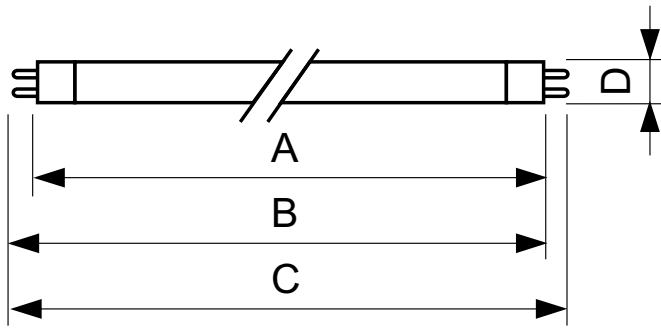

TUV TL Mini

TUV 6W FAM/10X25BOX

TUV TL Mini lamps are slim double-ended UVC (germicidal) lamps used in residential water and air disinfection units. The small 16 mm diameter of the lamp allows for a small system design and design flexibility. TUV TL Mini lamps offer constant UV output over their complete lifetime, for maximum security of disinfection and high system efficacy.

Product data

General information		Voltage (Nom)	
Cap base	G5 [G5]	42 V	
Main application	Disinfection	Mechanical and housing	
Useful life (nom.)	9000 h	Cap-base information	2 Pins (2P)
System description	na [-]	Bulb shape	T16
Light technical		Approval and application	
Colour Code	TUV	Mercury (Hg) content (nom.)	4.4 mg
Colour Designation	- [Not Specified]	UV	
Depreciation at useful lifetime	20 %	UV-C Radiation	1.75 W
Operating and electrical		Product data	
Power (Rated) (Nom)	6 W	Full product code	871150062364527
Lamp current (nom.)	0.16 A		

TUV TL Mini

Order product name	TUV 6W FAM/10X25BOX
EAN/UPC – product	8711500623645
Order code	928000704013
SAP numerator – quantity per pack	1
Local code description	DESINFECTIION FLUORESCENT LAMPS

Numerator – packs per outer box	250
SAP material	928000704013
Net Weight (Piece)	21.000 g

Dimensional drawing

TUV 6W FAM/10X25BOX

Product	D	C
TUV 6W FAM/10X25BOX	16 mm	226.3 mm

Photometric data

XDPB_XUTUV-Spectral power distribution B/W

XDPO_XUTUV-Spectral power distribution Colour