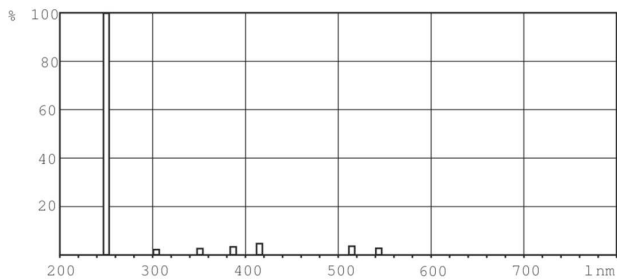

Product data

General information		Voltage (Nom)	
Cap base	G5 [G5]	42 V	
Main application	Disinfection	Mechanical and housing	
Useful life (nom.)	9000 h	Cap-base information	2 Pins (2P)
System description	na [-]	Bulb shape	T16
Light technical		Approval and application	
Colour Code	TUV	Mercury (Hg) content (nom.)	4.4 mg
Colour Designation	- [Not Specified]	UV	
Depreciation at useful lifetime	20 %	UV-C Radiation	1.75 W
Operating and electrical		Product data	
Power (Rated) (Nom)	6 W	Full product code	871150062364527
Lamp current (nom.)	0.16 A		

TUV TL Mini

Order product name	TUV 6W FAM/10X25BOX
EAN/UPC – product	8711500623645
Order code	928000704013
SAP numerator – quantity per pack	1
Local code description	DESINFECTIION FLUORESCENT LAMPS

Numerator – packs per outer box	250
SAP material	928000704013
Net Weight (Piece)	21.000 g

Dimensional drawing

TUV 6W FAM/10X25BOX

Product	D	C
TUV 6W FAM/10X25BOX	16 mm	226.3 mm

Photometric data

XDPB_XUTUV-Spectral power distribution B/W

XDPO_XUTUV-Spectral power distribution Colour