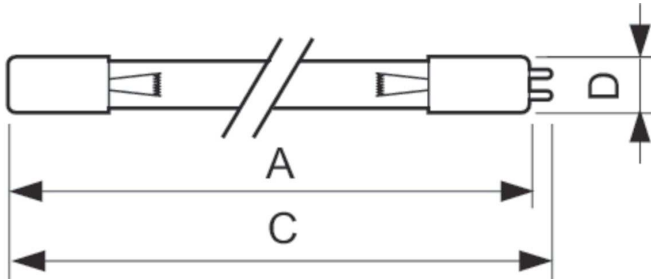

Product data

General Information		Voltage (Nom)	
Cap base	4PINSSINGLEENDED [4 Pins Single Ended]	34 V	
Main application	Disinfection	Mechanical and Housing	
Useful life (nom.)	9000 h	Cap-base information	4 Pins Single Ended
System description	na [-]	Approval and Application	
Light Technical		Mercury (Hg) content (nom.)	4.4 mg
Colour Code	TUV	UV	
Colour Designation	- [Not Specified]	UV-C Radiation	2.6 W
Depreciation at useful lifetime	15 %	Product Data	
Operating and Electrical		Full product code	871150064382799
Power (Rated) (Nom)	11.5 W	Order product name	TUV 11W 4P SE UNP/32
Lamp current (nom.)	0.4 A		

TUV TL Mini

EAN/UPC – product	8711500643827
Order code	927971204099
SAP numerator – quantity per pack	1
Numerator – packs per outer box	32

SAP material	927971204099
SAP net weight (piece)	24.000 g

Dimensional drawing

Product	D (max)	C (max)	A (max)
TUV 11W 4P SE UNP/32	19 mm	251.8 mm	244.1 mm

TUV 11W 4P SE

Photometric data

XDPB_XUTUV-Spectral power distribution B/W

XDPO_XUTUV-Spectral power distribution Colour