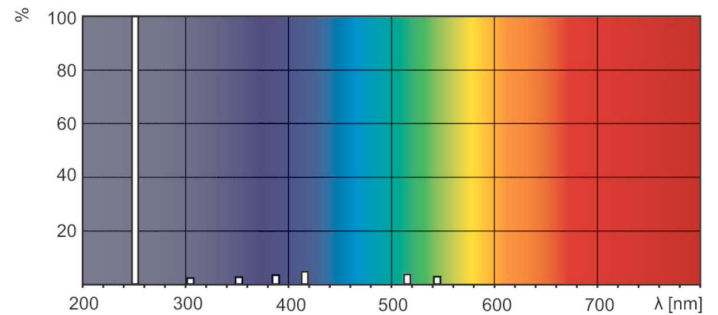

Product data

General Information		Voltage (Nom)	
Cap base	4PINSSINGLEENDED [4 Pins Single Ended]	34 V	
Main application	Disinfection	Mechanical and Housing	
Useful life (nom.)	9000 h	Cap-base information	4 Pins Single Ended
System description	na [-]	Approval and Application	
Light Technical		Mercury (Hg) content (nom.)	4.4 mg
Colour Code	TUV	UV	
Colour Designation	- [Not Specified]	UV-C Radiation	2.6 W
Depreciation at useful lifetime	15 %	Product Data	
Operating and Electrical		Full product code	871150064382799
Power (Rated) (Nom)	11.5 W	Order product name	TUV 11W 4P SE UNP/32
Lamp current (nom.)	0.4 A		

Product	D (max)	C (max)	A (max)
TUV 11W 4P SE UNP/32	19 mm	251.8 mm	244.1 mm

TUV 11W 4P SE

Photometric data

XDPB_XUTUV-Spectral power distribution B/W

XDPO_XUTUV-Spectral power distribution Colour