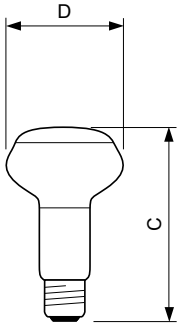

### Product data

General Information	
Cap base	E27 [ E27]
Burning Position	UNIVERSAL [ Any/Universal]
Nominal lifetime (nom.)	1000 h

Light Technical	
Technical Beam Angle (Nom)	30 °
Colour Rendering Index,horiz (Nom)	100

Operating and Electrical	
Power (Rated) (Nom)	60 W
Voltage (Nom)	220-240 V

Controls and Dimming	
Dimmable	Yes

Mechanical and Housing	
Lamp Finish	Frosted

Product Data	
Full product code	871150004366500
Order product name	SPOTONE 60W E27 220-240V NR63 30D FR 1CT
EAN/UPC – product	8711500043665
Order code	923339443326
SAP numerator – quantity per pack	1
Numerator – packs per outer box	12
SAP material	923339443326
SAP net weight (piece)	0.030 kg

## Dimensional drawing

Product	D
SPOTONE 60W E27 220-240V NR63 30D FR 1CT	63 mm

REF SPOT 60W E27 220-240V NR63 30D FR