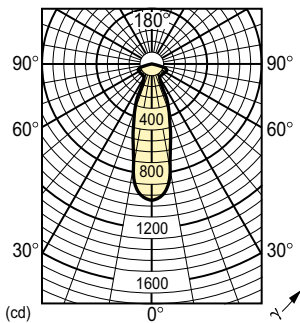

### Product data

General Information	
Cap base	E27 [ E27]
Burning Position	UNIVERSAL [ Any/Universal]
Nominal lifetime (nom.)	1000 h

Light Technical	
Technical Beam Angle (Nom)	30 °
Colour Rendering Index,horiz (Nom)	100

# SPOTONE Ring Mirror Spotline

## Photometric data

LDLD\_IREFESP\_60W\_NR63\_30D-Light distribution diagram