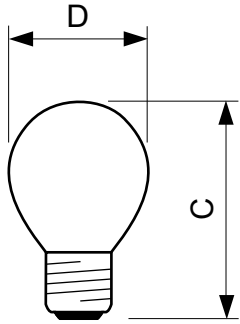

Standard Lustre P45 clear

Standard 40W E27 220-240V P45 CL 1CT/5X10F

Spherical vacuum- or gas-filled incandescent lamps with a clear glass bulb and E- or B-base

Product data

General Information	
Cap base	E27 [E27]
Burning Position	UNIVERSAL [Any/Universal]
Nominal lifetime (nom.)	1000 h

Light Technical	
Lamp Luminous Flux 25°C EL (Nom)	385 lm
Colour Rendering Index,horiz (Nom)	100

Operating and Electrical	
Power (Rated) (Nom)	40 W
Voltage (Nom)	220-240 V

Controls and Dimming	
Dimmable	Yes

Mechanical and Housing	
Lamp Finish	Clear

Cap-base information	na [-]
Filament shape	-

Product Data	
Full product code	871829112414600
Order product name	Standard 40W E27 220-240V P45 CL 1CT/5X10F
EAN/UPC – product	8711500223333
Order code	921421543301
SAP numerator – quantity per pack	1
Numerator – packs per outer box	50
SAP material	921421543301
SAP net weight (piece)	0.015 kg
ILCOS code	IBP/C-40-230-E27-45

Standard Lustre P45 clear

Dimensional drawing

LUS STD 40W E27 220-240V P45 CL

Product	D	C (max)
Standard 40W E27 220-240V P45 CL 1CT/5X10F	45 mm	73 mm