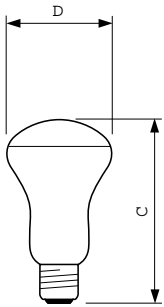

## CLASSICTONE 40W E27 220-240V E50 W-W 1CT/5X10F

Mushroom-shaped (E-shaped) lamps in various diameters

### Product data

General Information	
Cap base	E27 [ E27]
Burning Position	UNIVERSAL [ Any/Universal]
Nominal lifetime (nom.)	1000 h
Light Technical	
Lamp Luminous Flux 25°C EL (Nom)	400 lm
Colour Rendering Index,horiz (Nom)	100
Operating and Electrical	
Power (Rated) (Nom)	40 W
Voltage (Nom)	220-240 V
Controls and Dimming	
Dimmable	Yes
Mechanical and Housing	
Lamp Finish	White-Window

## Dimensional drawing

Product	D	C (max)
CLASSICTONE 40W E27 220-240V E50 W-W 1CT/5X10F	50 mm	91 mm

SUPERLUX 40W E27 220-240V E50 W-W