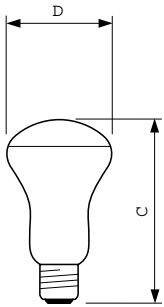

## CLASSICTONE 25W E27 220-240V E50 W-W 1CT/5X10F

Mushroom-shaped (E-shaped) lamps in various diameters

### Product data

General Information	
Cap base	E27 [ E27]
Burning Position	UNIVERSAL [ Any/Universal]
Nominal lifetime (nom.)	1000 h
Light Technical	
Lamp Luminous Flux 25°C EL (Nom)	210 lm
Colour Rendering Index,horiz (Nom)	100
Operating and Electrical	
Power (Rated) (Nom)	25 W
Voltage (Nom)	220-240 V
Controls and Dimming	
Dimmable	Yes

Mechanical and Housing	
Lamp Finish	White-Window
Bulb shape	E50 [ E 50mm]
Product Data	
Full product code	871829112450400
Order product name	CLASSICTONE 25W E27 220-240V E50 W-W 1CT/ 5X10F
EAN/UPC – product	8711500226280
Order code	920220843301
SAP numerator – quantity per pack	1
Numerator – packs per outer box	50
SAP material	920220843301
SAP net weight (piece)	0.025 kg

## Dimensional drawing

Product	D	C (max)
CLASSICTONE 25W E27 220-240V E50 W-W 1CT/5X10F	50 mm	91 mm

CLASSICTONE 25W E27 220-240V E50 W-W 1CT/5X10F