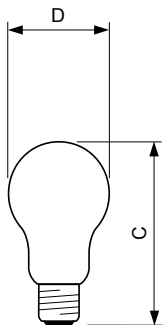

Standard A-shape clear

Standard 60W E27 220-240V A55 CL 1CT/5X10F

Conventional pear-shaped incandescent lamps

Product data

General Information	
Cap base	E27 [E27]
Burning Position	UNIVERSAL [Any/Universal]
Nominal lifetime (nom.)	1000 h

Light Technical	
Lamp Luminous Flux 25°C EL (Nom)	710 lm
Colour Rendering Index,horiz (Nom)	100

Operating and Electrical	
Power (Rated) (Nom)	60 W
Voltage (Nom)	220-240 V

Controls and Dimming	
Dimmable	Yes

Mechanical and Housing	
Lamp Finish	Clear
Bulb shape	A55 [A 55mm]

Product Data	
Full product code	871829112390300
Order product name	Standard 60W E27 220-240V A55 CL 1CT/5X10F
EAN/UPC – product	8711500011381
Order code	920054643302
SAP numerator – quantity per pack	1
Numerator – packs per outer box	50
SAP material	920054643302
SAP net weight (piece)	0.025 kg
ILCOS code	IAA/C-60-230-E27-55

Standard A-shape clear

Dimensional drawing

Product	D (max)	D	C (max)
Standard 60W E27 220-240V A55 CL 1CT/5X10F	56 mm	55 mm	97 mm

Standard 60W E27 220-240V A55 CL 1CT/5X10F