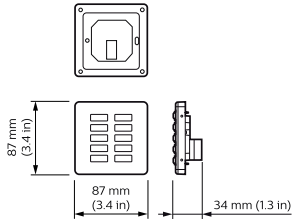

Dynalite User Interface

Dimensional drawing

Dynalite User Interfaces