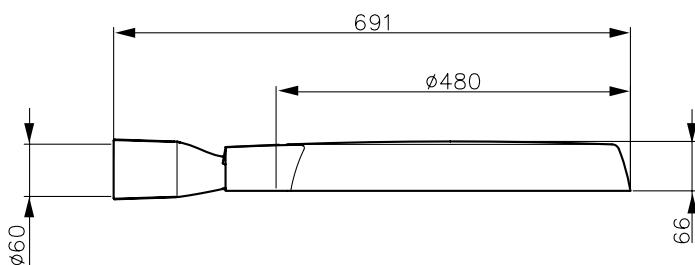

Mech. impact protection code IK08 [5 J vandal-protected]

Initial Performance (IEC Compliant)

Initial luminous flux (system flux) 4000 lm
Luminous flux tolerance +/-10%
Initial LED luminaire efficacy 120 lm/W
Lamp colour temperature 3000 K
Colour Rendering Index ≥70
Initial input power 33 W
Power consumption tolerance +/-10%

Application Conditions

Ambient temperature range -40 to +50 °C

Product Data

Full product code 911401727522
Order product name BGP461 LED40 WW 110-277V TA
Order code 911401727522
SAP numerator – quantity per pack 1
Numerator – packs per outer box 1
SAP material 911401727522
SAP net weight (piece) 9.849 kg

Dimensional drawing

UNIUrban BDP461/BGP461/BSP461/BSS461