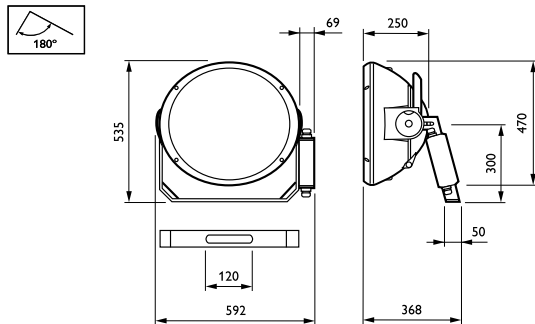

Dimmable	No
----------	----

Mechanical and housing

Housing material	Aluminium
Reflector material	Aluminium
Optic material	Aluminum
Optical cover/lens material	-
Fixation material	Steel
Mounting device	MBA [Mounting bracket adjustable]
Optical cover/lens shape	-
Optical cover/lens finish	-
Overall height	535 mm

Effective projected area	0.19 m ²
Colour	Aluminium
Dimensions (height x width x depth)	535 x NaN x NaN mm

Approval and application

Ingress protection code	IP65 [Dust penetration-protected, jet-proof]
Mech. impact protection code	IK08 [5 J vandal-protected]
Surge protection (common/differential)	-
Sustainability rating	-

Initial performance (IEC compliant)

Lamp colour temperature	-
Colour Rendering Index	-

Application conditions

Ambient temperature range	-30 to +35 °C
Maximum dimming level	Not applicable

Product data

Full product code	871829106945400
Order product name	MVF403 MHN-SA2000W A1 SI
EAN/UPC – product	8718291069454
Order code	910925431612
SAP numerator – quantity per pack	1
Numerator – packs per outer box	1
SAP material	910925431612
Net Weight (Piece)	14.500 kg

Dimensional drawing

MVF403 MHN-SA2000W A1 SI

ArenaVision MVF403