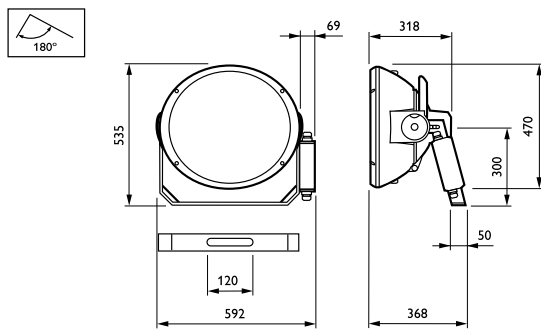

Dimensions (height x width x depth)	535 x NaN x NaN mm
-------------------------------------	--------------------

Approval and application

Ingress protection code	IP65 [Dust penetration-protected, jet-proof]
Mech. impact protection code	IK08 [5 J vandal-protected]
Surge protection (common/differential)	-
Sustainability rating	-

Full product code	872790050205300
Order product name	MVF404 MHN-SEH2000W/956 B6 SI
EAN/UPC – product	8727900502053
Order code	910502218618
SAP numerator – quantity per pack	1
Local code description	MVF404 MHN-SE2000W/956 B6 SI
Numerator – packs per outer box	1
SAP material	910502218618
Net Weight (Piece)	14.500 kg

Dimensional drawing

MVF404 MHN-SEH2000W/956 B6 SI

ArenaVision MVF404