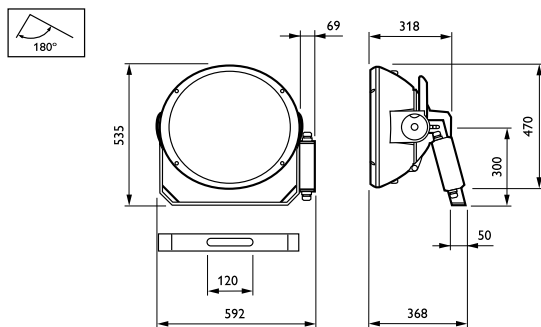

Dimensions (height x width x depth)	535 x NaN x NaN mm
-------------------------------------	--------------------

Approval and application

Ingress protection code	IP65 [Dust penetration-protected, jet-proof]
Mech. impact protection code	IK08 [5 J vandal-protected]
Surge protection (common/differential)	-
Sustainability rating	-

Full product code	872790050204600
Order product name	MVF404 MHN-SEH2000W/956 B5 SI
EAN/UPC – product	8727900502046
Order code	910502218518
SAP numerator – quantity per pack	1
Local code description	MVF404 MHN-SE2000W/956 B5 SI
Numerator – packs per outer box	1
SAP material	910502218518
Net Weight (Piece)	14.500 kg

Dimensional drawing

MVF404 MHN-SEH2000W/956 B5 SI

ArenaVision MVF404