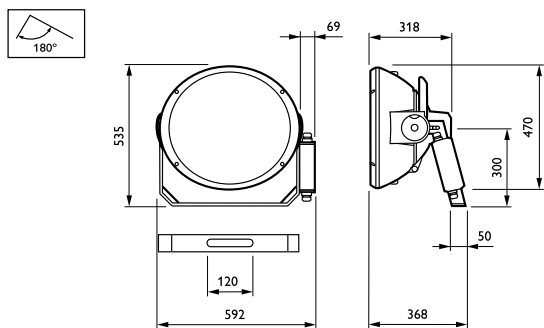

Product data

General Information		Operating and Electrical	
Number of light sources	1 [1 pc]	CE mark	CE mark
Lamp family code	MHN-SEH [MASTER MHN-SE High Output]	ENEC mark	ENEC mark
Lamp power	2000 W	Optic type outdoor	Beam category B4
Lamp colour code	956 daylight	Aiming memory	-
Kombipack	Lamp(s) included	Product family code	MVF404 [ARENAVISION]
Gear	-		
Optical cover/lens type	DOWN [Front-glass downlighting version]	Lamp supply voltage	400 V [400]
Protection class IEC	Safety class I (I)	Input Voltage	380 to 415 V

ArenaVision MVF404

Ignitor	SI [Series]
Mechanical and Housing	
Dimensions (height x width x depth)	NaN x NaN x NaN mm (NaN x NaN x NaN in)
Approval and Application	
Ingress protection code	IP65 [Dust penetration-protected, jet-proof]
Mech. impact protection code	IK08 [5 J vandal-protected]
Initial Performance (IEC Compliant)	
Lamp colour temperature	5600 K

Product Data	
Full product code	872790050203900
Order product name	MVF404 MHN-SEH2000W/956 B4 SI
EAN/UPC – product	8727900502039
Order code	910502218418
SAP numerator – quantity per pack	1
Numerator – packs per outer box	1
SAP material	910502218418
SAP net weight (piece)	14.500 kg

Dimensional drawing

ArenaVision MVF403/MVF404