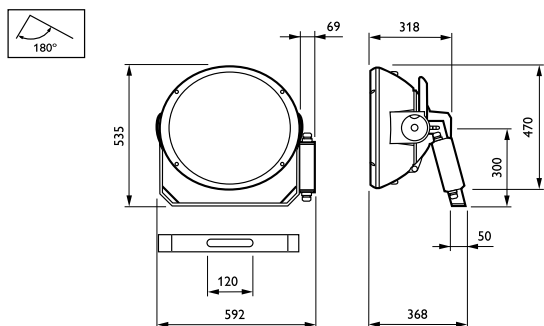

Product data

General Information		Operating and Electrical	
Number of light sources	1 [1 pc]	CE mark	CE mark
Lamp family code	MHN-SEH [MASTER MHN-SE High Output]	ENEC mark	ENEC mark
Lamp power	2000 W	Optic type outdoor	Beam category B1
Lamp colour code	956 daylight	Aiming memory	-
Kombipack	Lamp(s) included	Product family code	MVF404 [ARENAVISION]
Gear	-		
Optical cover/lens type	DOWN [Front-glass downlighting version]	Lamp supply voltage	400 V [400]
Protection class IEC	Safety class I (I)	Input Voltage	380 to 415 V

ArenaVision MVF404

Ignitor	SI [Series]
Mechanical and Housing	
Dimensions (height x width x depth)	NaN x NaN x NaN mm (NaN x NaN x NaN in)
Approval and Application	
Ingress protection code	IP65 [Dust penetration-protected, jet-proof]
Mech. impact protection code	IK08 [5 J vandal-protected]
Initial Performance (IEC Compliant)	
Lamp colour temperature	5600 K

Product Data	
Full product code	872790050200800
Order product name	MVF404 MHN-SEH2000W/956 B1 SI
EAN/UPC – product	8727900502008
Order code	910502218118
SAP numerator – quantity per pack	1
Numerator – packs per outer box	1
SAP material	910502218118
SAP net weight (piece)	14.500 kg

Dimensional drawing

ArenaVision MVF403/MVF404