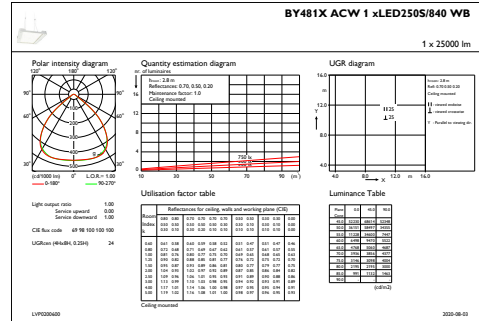

Housing material	Aluminium
Reflector material	-
Optic material	Polycarbonate
Optical cover/lens material	Glass
Fixation material	Steel
Optical cover/lens finish	Clear
Overall length	712 mm
Overall width	490 mm
Overall height	120 mm
Colour	Silver RAL 9006
Dimensions (height x width x depth)	120 x 490 x 712 mm (4.7 x 19.3 x 28 in)

Luminous flux tolerance	+/-10%
Initial LED luminaire efficacy	154 lm/W
Lamp colour temperature	4000 K
Colour Rendering Index	>80
Initial chromaticity	(0.38, 0.38) SDCM <3
Initial input power	160 W
Power consumption tolerance	+/-10%

Dimensional drawing

BY481X LED250S/840 WB GC SI ACW-L BR

Photometric data

OFPC1_BY481XACW1xLED250S840WB

IFGU1_BY481XACW1xLED250S840WB