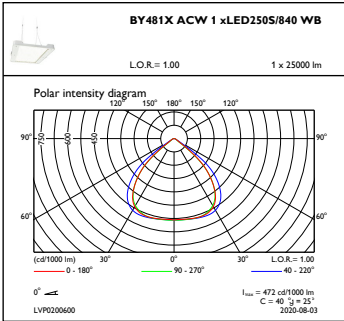

Housing material	Aluminium
Reflector material	-
Optic material	Polycarbonate
Optical cover/lens material	Glass
Fixation material	Steel
Optical cover/lens finish	Clear
Overall length	712 mm
Overall width	490 mm
Overall height	120 mm
Colour	Silver RAL 9006
Dimensions (height x width x depth)	120 x 490 x 712 mm (4.7 x 19.3 x 28 in)

Luminous flux tolerance	+/-10%
Initial LED luminaire efficacy	154 lm/W
Lamp colour temperature	4000 K
Colour Rendering Index	>80
Initial chromaticity	(0.38, 0.38) SDCM <3
Initial input power	160 W
Power consumption tolerance	+/-10%

Application Conditions

Ambient temperature range	-30 to +45 °C
Performance ambient temperature Tq	45 °C
Maximum dimming level	10%
Suitable for random switching	Yes

Product Data

Full product code	871869940737700
Order product name	BY481X LED250S/840 WB GC SI ACW-L BR
EAN/UPC – product	8718699407377
Order code	910500465543
SAP numerator – quantity per pack	1
Numerator – packs per outer box	1
SAP material	910500465543
SAP net weight (piece)	11.000 kg

Dimensional drawing

BY481X LED250S/840 WB GC SI ACW-L BR

Photometric data

OFPC1_BY481XACW1xLED250S840WB

IFGU1_BY481XACW1xLED250S840WB