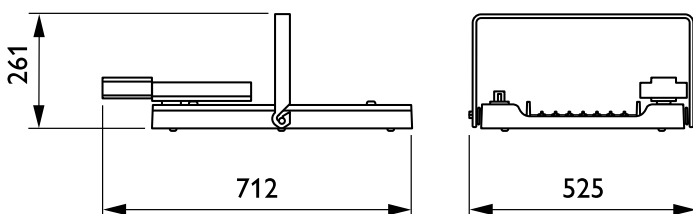

Approval and Application

Ingress protection code	IP65 [Dust penetration-protected, jet-proof]
Mech. impact protection code	IK02 [0.2 J standard]

Initial Performance (IEC Compliant)

Initial luminous flux (system flux)	25000 lm

Luminous flux tolerance	+/-10%
Initial LED luminaire efficacy	154 lm/W
Lamp colour temperature	4000 K
Colour Rendering Index	>80
Initial chromaticity	(0.38, 0.38) SDCM <3
Initial input power	160 W
Power consumption tolerance	+/-10%

Over Time Performance (IEC Compliant)

Control gear failure rate at median useful life 50,000 h	5 %
Control gear failure rate at median useful life 100,000 h	10 %
Lumen maintenance at median useful life* 50,000 h	L90
Lumen maintenance at median useful life* 100,000 h	L80

Application Conditions

Ambient temperature range	-30 to +45 °C
Performance ambient temperature Tq	45 °C
Maximum dimming level	10%
Suitable for random switching	Yes

Product Data

Full product code	871869940737700
Order product name	BY481X LED250S/840 WB GC SI ACW-L BR
EAN/UPC – product	8718699407377
Order code	910500465543
SAP numerator – quantity per pack	1
Numerator – packs per outer box	1
SAP material	910500465543
SAP net weight (piece)	11.000 kg

Dimensional drawing

BY481X LED250S/840 WB GC SI ACW-L BR