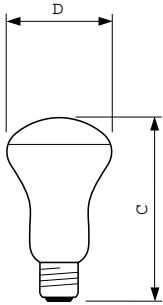

Application

- Wherever higher local lighting levels are required, e.g. for reading or task lighting

Versions

CLASSICTONE Superlux

Dimensional drawing

Product	D	C (max)
CLASSICTONE 60W E27 220-240V E50 W-W 1CT/5X10F	50 mm	91 mm
CLASSICTONE 25W E27 220-240V E50 W-W 1CT/5X10F	50 mm	91 mm
CLASSICTONE 40W E27 220-240V E50 W-W 1CT/5X10F	50 mm	91 mm
CLASSICTONE 100W E27 220-240V E60 W-W 1CT/5X10F	60 mm	104 mm